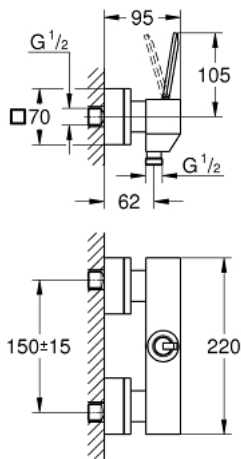

## 23 665 000 EUROCUBE JOY SINGLE-LEVER SHOWER MIXER

### PRODUCT DESCRIPTION

- Colour: chrome
- wall mounted
- metal lever
- GROHE FeatherControl Joystick cartridge
- shower outlet below 1/2" with integrated non return-valve
- Protected against backflow

### SPARE PARTS, May 2016 – now

1: Lever (Spare part-nr. 46946000)

2: Cartridge (Spare part-nr. 46907000)

3: S-union (Spare part-nr. 47824000)

4: Screw joint (Spare part-nr. 45044000)

5: Non-return valve (Spare part-nr. 08565000)

6: Extension set 1/2", 30 mm (Spare part-nr. 46238000)\*

7: Special spanner (Spare part-nr. 19377000)\*

\* Optional accessories