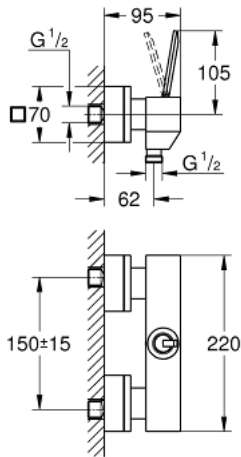

## 23 665 000 EUROCUBE JOY SINGLE-LEVER SHOWER MIXER 1/2"

### PRODUCT DESCRIPTION

- Colour: chrome
- wall mounted
- metal lever
- GROHE FeatherControl Joystick cartridge
- shower bottom outlet 1/2" with integrated non return valve
- protected against backflow

### SPARE PARTS, 5月 2016 – now

- 1: Lever (Spare part-nr. 46946000)
- 2: Cartridge (Spare part-nr. 46907000)
- 3: S-union (Spare part-nr. 47824000)
- 4: Screw connection 1/2" (Spare part-nr. 45044000)
- 5: Non-return valve (Spare part-nr. 08565000)
- 6: Extension set, 30 mm (Spare part-nr. 46238000)\*
- 7: Special spanner (Spare part-nr. 19377000)\*