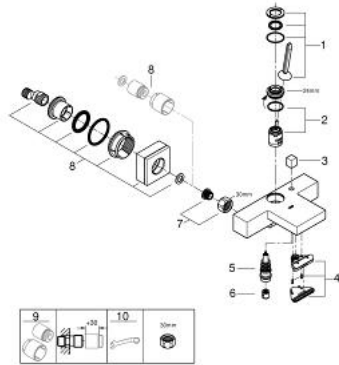

## 23 666 000 EUROCUBE JOY SINGLE-LEVER BATH/SHOWER MIXER

### PRODUCT DESCRIPTION

- Colour: chrome
- wall mounted
- metal lever
- GROHE FeatherControl Joystick cartridge
- spray pattern: GROHE XL Waterfall
- integrated non-return valve in shower outlet 1/2"
- S-unions
- Protected against backflow

### SPARE PARTS, May 2016 – now

- 1: Lever (Spare part-nr. 46946000)
- 2: Cartridge (Spare part-nr. 46907000)
- 3: Diverter knob (Spare part-nr. 48128000)
- 4: Water flow (Spare part-nr. 47924000)
- 5: Diverter (Spare part-nr. 46947000)
- 6: Non-return valve (Spare part-nr. 08565000)
- 7: Screw joint (Spare part-nr. 45044000)
- 8: S-union (Spare part-nr. 47824000)
- 9: Extension set 1/2", 30 mm (Spare part-nr. 46238000)\*
- 10: Special spanner (Spare part-nr. 19377000)\*