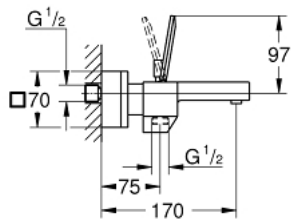

## 23 666 000 EUROCUBE JOY SINGLE-LEVER BATH/SHOWER MIXER

### PRODUCT DESCRIPTION

- Colour: chrome
- wall mounted
- metal lever
- GROHE FeatherControl Joystick cartridge
- spray pattern: GROHE XL Waterfall
- integrated non-return valve in shower outlet 1/2"
- S-unions
- Protected against backflow

### SPARE PARTS, May 2016 – now

- 1: Lever (Spare part-nr. 46946000)
- 2: Cartridge (Spare part-nr. 46907000)
- 3: Diverter knob (Spare part-nr. 48128000)
- 4: Water flow (Spare part-nr. 47924000)
- 5: Diverter (Spare part-nr. 46947000)
- 6: Non-return valve (Spare part-nr. 08565000)
- 7: Screw joint (Spare part-nr. 45044000)
- 8: S-union (Spare part-nr. 47824000)
- 9: Extension set 1/2", 30 mm (Spare part-nr. 46238000)\*
- 10: Special spanner (Spare part-nr. 19377000)\*