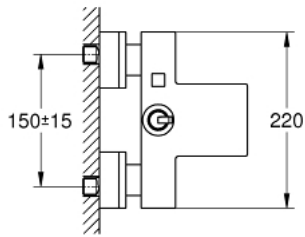

## 23 666 000 EUROCUBE JOY SINGLE-LEVER BATH/SHOWER MIXER

### PRODUCT DESCRIPTION

- Colour: chrome
- wall mounted
- metal lever
- GROHE FeatherControl Joystick cartridge
- spray pattern: GROHE XL Waterfall
- integrated non-return valve in shower outlet 1/2"
- S-unions
- Protected against backflow

### SPARE PARTS, May 2016 – now

- 1: Lever (Spare part-nr. 46946000)
- 2: Cartridge (Spare part-nr. 46907000)
- 3: Diverter knob (Spare part-nr. 48128000)
- 4: Water flow (Spare part-nr. 47924000)
- 5: Diverter (Spare part-nr. 46947000)
- 6: Non-return valve (Spare part-nr. 08565000)
- 7: Screw joint (Spare part-nr. 45044000)
- 8: S-union (Spare part-nr. 47824000)
- 9: Extension set 1/2", 30 mm (Spare part-nr. 46238000)\*
- 10: Special spanner (Spare part-nr. 19377000)\*