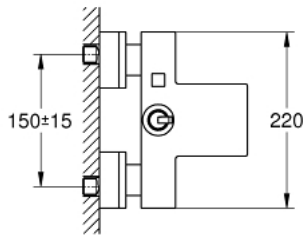

## 23 666 000 EUROCUBE JOY SINGLE-LEVER BATH MIXER 1/2"

### PRODUCT DESCRIPTION

- Colour: chrome
- wall mounted
- metal lever
- GROHE FeatherControl Joystick cartridge
- 
- integrated non-return valve in the shower outlet 1/2"
- S-unions
- protected against backflow

### SPARE PARTS, 5月 2016 – now

- 1: Lever (Spare part-nr. 46946000)
- 2: Cartridge (Spare part-nr. 46907000)
- 3: Diverter knob (Spare part-nr. 48128000)
- 4: Water flow (Spare part-nr. 47924000)
- 5: Diverter (Spare part-nr. 46947000)
- 6: Non-return valve (Spare part-nr. 08565000)
- 7: Screw connection 1/2" (Spare part-nr. 45044000)
- 8: S-union (Spare part-nr. 47824000)
- 9: Extension set, 30 mm (Spare part-nr. 46238000)\*
- 10: Special spanner (Spare part-nr. 19377000)\*