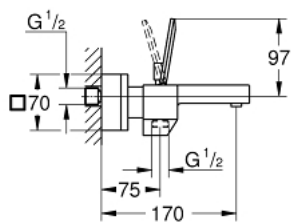

## 23 666 000 EUROCUBE JOY SINGLE-LEVER BATH MIXER 1/2"

### PRODUCT DESCRIPTION

- Colour: chrome
- wall mounted
- metal lever
- GROHE FeatherControl Joystick cartridge
- 
- integrated non-return valve in the shower outlet 1/2"
- S-unions
- protected against backflow

### SPARE PARTS, 5月 2016 – now

- 1: Lever (Spare part-nr. 46946000)
- 2: Cartridge (Spare part-nr. 46907000)
- 3: Diverter knob (Spare part-nr. 48128000)
- 4: Water flow (Spare part-nr. 47924000)
- 5: Diverter (Spare part-nr. 46947000)
- 6: Non-return valve (Spare part-nr. 08565000)
- 7: Screw connection 1/2" (Spare part-nr. 45044000)
- 8: S-union (Spare part-nr. 47824000)
- 9: Extension set, 30 mm (Spare part-nr. 46238000)\*
- 10: Special spanner (Spare part-nr. 19377000)\*