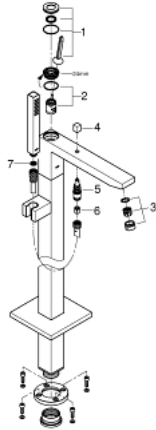

23 667 000 EUROCUBE JOY SINGLE-LEVER BATH MIXER 1/2" FLOOR MOUNTED

PRODUCT DESCRIPTION

- Colour: chrome
- for use with rough-in sets 45 984 001, 29 038 001 or 29 086 000
- without floor installation plate
- GROHE FeatherControl Joystick cartridge
- GROHE LongLife finish
- automatic diverter: bath/shower
- spout with mousseur
- projection 298 mm
- integrated non-return valve in shower outlet 1/2"
- with shower holder
- Euphoria Cube hand shower 7.6 l/min
- shower hose 1250 mm 28 362
- Protected against backflow

23 667 000 EUROCUBE JOY SINGLE-LEVER BATH MIXER 1/2" FLOOR MOUNTED

SPARE PARTS, April 2015 – now

- 1: Lever (Spare part-nr. 46946000)
- 2: Cartridge (Spare part-nr. 46907000)
- 3: Sistra (Spare part-nr. 13907000)
- 4: Diverter knob (Spare part-nr. 48128000)
- 5: Diverter (Spare part-nr. 65655000)
- 6: Non-return valve (Spare part-nr. 08565000)
- 7: Dirt strainer (Spare part-nr. 0700200M)