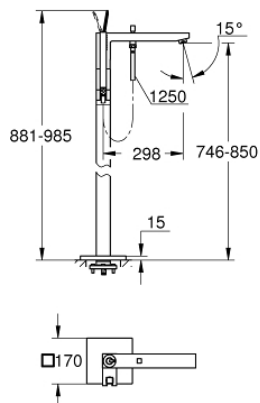

23 667 000 EUROCUBE JOY SINGLE-LEVER BATH MIXER 1/2" FLOOR MOUNTED

PRODUCT DESCRIPTION

- Colour: chrome
- for use with rough-in sets 45 984 001, 29 038 001 or 29 086 000
- without floor installation plate
- GROHE FeatherControl Joystick cartridge
- GROHE LongLife finish
- automatic diverter: bath/shower
- spout with mousseur
- projection 298 mm
- integrated non-return valve in shower outlet 1/2"
- with shower holder
- Euphoria Cube hand shower 7.6 l/min
- shower hose 1250 mm 28 362
- Protected against backflow

23 667 000 EUROCUBE JOY SINGLE-LEVER BATH MIXER 1/2" FLOOR MOUNTED

SPARE PARTS, April 2015 – now

- 1: Lever (Spare part-nr. 46946000)
- 2: Cartridge (Spare part-nr. 46907000)
- 3: Sistra (Spare part-nr. 13907000)
- 4: Diverter knob (Spare part-nr. 48128000)
- 5: Diverter (Spare part-nr. 65655000)
- 6: Non-return valve (Spare part-nr. 08565000)
- 7: Dirt strainer (Spare part-nr. 0700200M)