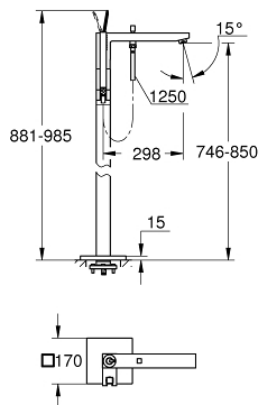

23 667 000 EUROCUBE JOY SINGLE-LEVER BATH MIXER 1/2" FLOOR MOUNTED

PRODUCT DESCRIPTION

- Colour: chrome
- for use with rough-in sets 45 984 001, 29 038 001 or 29 086 000
- without rough-in set (sold separately)
- GROHE FeatherControl Joystick cartridge
- GROHE LongLife finish
- automatic diverter: bath/shower
- spout with mousseur
- projection 298 mm
- integrated non-return valve in the shower outlet 1/2"
- with shower holder
- Euphoria Cube hand shower 7.6 l/min
- Silverflex shower hose 1250 mm 1/2" x 1/2" (28 362)
- protected against backflow

23 667 000 EUROCUBE JOY SINGLE-LEVER BATH MIXER 1/2" FLOOR MOUNTED

SPARE PARTS, 4月 2015 – now

- 1: Lever (Spare part-nr. 46946000)
- 2: Cartridge (Spare part-nr. 46907000)
- 3: Sistra (Spare part-nr. 13907000)
- 4: Diverter knob (Spare part-nr. 48128000)
- 5: Diverter (Spare part-nr. 65655000)
- 6: Non-return valve (Spare part-nr. 08565000)
- 7: Dirt strainer (Spare part-nr. 0700200M)