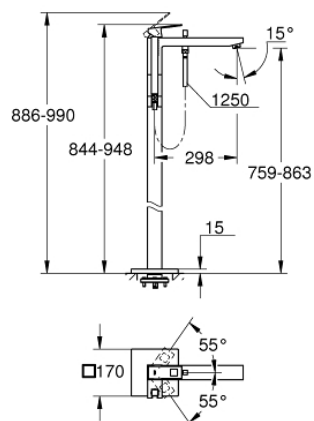

## 23 672 000 EUROCUBE SINGLE-LEVER BATH MIXER 1/2" FLOOR MOUNTED

### PRODUCT DESCRIPTION

- Colour: chrome
- for use with rough-in sets 45 984 001, 29 038 001 or 29 086 000
- without floor installation plate
- GROHE SilkMove 35 mm ceramic cartridge
- with temperature limiter
- GROHE LongLife finish
- automatic diverter: bath/shower
- spout with mousseur
- projection 298 mm
- integrated non-return valve in shower outlet 1/2"
- Protected against backflow
- with shower holder
- Euphoria Cube Stick hand shower 1 spray (27 698)
- shower hose 1250 mm 28 362

### SPARE PARTS, April 2015 – now

- 1: Lever (Spare part-nr. 46782000)
- 2: Shield (Spare part-nr. 46492000)
- 3: Screw coupling (Spare part-nr. 46460000)
- 4: Cartridge (Spare part-nr. 46374000)
- 5: Diverter knob (Spare part-nr. 48128000)
- 6: Flow straightener (Spare part-nr. 64445000)
- 7: Diverter (Spare part-nr. 65655000)
- 8: Non-return valve (Spare part-nr. 08565000)
- 9: Dirt strainer (Spare part-nr. 0700200M)
- 10: Socket spanner (Spare part-nr. 19332000)\*