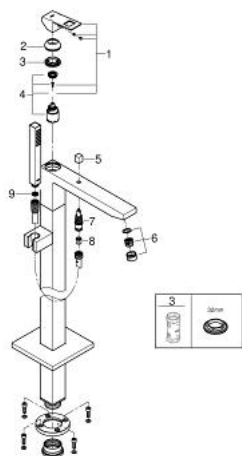

## 23 672 000 EUROCUBE SINGLE-LEVER BATH MIXER 1/2" FLOOR MOUNTED

### PRODUCT DESCRIPTION

- Colour: chrome
- for use with rough-in sets 45 984 001, 29 038 001 or 29 086 000
- without floor installation plate
- GROHE SilkMove 35 mm ceramic cartridge
- with temperature limiter
- GROHE LongLife finish
- automatic diverter: bath/shower
- spout with mousseur
- projection 298 mm
- integrated non-return valve in shower outlet 1/2"
- Protected against backflow
- with shower holder
- Euphoria Cube Stick hand shower 1 spray (27 698)
- shower hose 1250 mm 28 362

### SPARE PARTS, April 2015 – now

- 1: Lever (Spare part-nr. 46782000)
- 2: Shield (Spare part-nr. 46492000)
- 3: Screw coupling (Spare part-nr. 46460000)
- 4: Cartridge (Spare part-nr. 46374000)
- 5: Diverter knob (Spare part-nr. 48128000)
- 6: Flow straightener (Spare part-nr. 64445000)
- 7: Diverter (Spare part-nr. 65655000)
- 8: Non-return valve (Spare part-nr. 08565000)
- 9: Dirt strainer (Spare part-nr. 0700200M)
- 10: Socket spanner (Spare part-nr. 19332000)\*