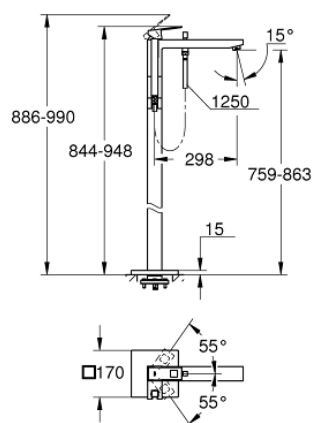

## 23 672 000 EUROCUBE SINGLE-LEVER BATH MIXER 1/2" FLOOR MOUNTED

### PRODUCT DESCRIPTION

- Colour: chrome
- for use with rough-in sets 45 984 001, 29 038 001 or 29 086 000
- without rough-in set (sold separately)
- GROHE SilkMove 35 mm ceramic cartridge
- with temperature limiter
- GROHE LongLife finish
- automatic diverter: bath/shower
- spout with mousseur
- projection 298 mm
- integrated non-return valve in the shower outlet 1/2"
- protected against backflow
- with shower holder
- Euphoria Cube Stick hand shower 1 spray (27 698)
- Silverflex shower hose 1250 mm 1/2" x 1/2" (28 362)

### SPARE PARTS, 4月 2015 – now

- 1: Lever (Spare part-nr. 46782000)
- 2: Cap (Spare part-nr. 46492000)
- 3: Screw coupling (Spare part-nr. 46460000)
- 4: Cartridge (Spare part-nr. 46374000)
- 5: Diverter knob (Spare part-nr. 48128000)
- 6: Flow straightener (Spare part-nr. 64445000)
- 7: Diverter (Spare part-nr. 65655000)
- 8: Non-return valve (Spare part-nr. 08565000)
- 9: Dirt strainer (Spare part-nr. 0700200M)
- 10: Socket spanner (Spare part-nr. 19332000)\*