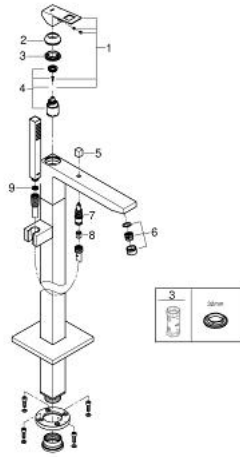

## 23 672 000 EUROCUBE SINGLE-LEVER BATH MIXER 1/2" FLOOR MOUNTED

### PRODUCT DESCRIPTION

- Colour: chrome
- for use with rough-in sets 45 984 001, 29 038 001 or 29 086 000
- without rough-in set (sold separately)
- GROHE SilkMove 35 mm ceramic cartridge
- with temperature limiter
- GROHE LongLife finish
- automatic diverter: bath/shower
- spout with mousseur
- projection 298 mm
- integrated non-return valve in the shower outlet 1/2"
- protected against backflow
- with shower holder
- Euphoria Cube Stick hand shower 1 spray (27 698)
- Silverflex shower hose 1250 mm 1/2" x 1/2" (28 362)

### SPARE PARTS, 4月 2015 – now

- 1: Lever (Spare part-nr. 46782000)
- 2: Cap (Spare part-nr. 46492000)
- 3: Screw coupling (Spare part-nr. 46460000)
- 4: Cartridge (Spare part-nr. 46374000)
- 5: Diverter knob (Spare part-nr. 48128000)
- 6: Flow straightener (Spare part-nr. 64445000)
- 7: Diverter (Spare part-nr. 65655000)
- 8: Non-return valve (Spare part-nr. 08565000)
- 9: Dirt strainer (Spare part-nr. 0700200M)
- 10: Socket spanner (Spare part-nr. 19332000)\*