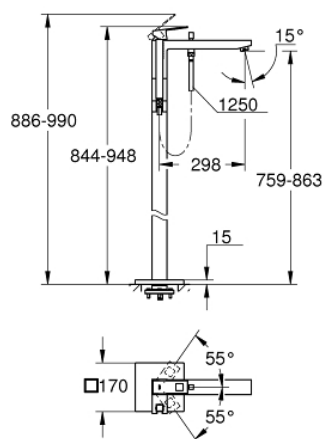

## 23 672 DC1 EUROCUBE SINGLE-LEVER BATH MIXER 1/2" FLOOR MOUNTED

### PRODUCT DESCRIPTION

- Colour: Supersteel
- for use with rough-in sets 45 984 001, 29 038 001 or 29 086 000
- without floor installation plate
- GROHE SilkMove 35 mm ceramic cartridge
- with temperature limiter
- GROHE LongLife finish
- automatic diverter: bath/shower
- spout with mousseur
- Euphoria Cube+ Stick hand shower 6.6 l/min (26 467)
- shower hose 1250 mm 28 362
- projection 298 mm
- integrated non-return valve in shower outlet 1/2"
- Protected against backflow
- with shower holder

### SPARE PARTS, July 2018 – now

- 1: Lever (Spare part-nr. 46782DC0)
- 2: Shield (Spare part-nr. 46492DC0)
- 3: Screw coupling (Spare part-nr. 46460000)
- 4: Cartridge (Spare part-nr. 46374000)
- 5: Diverter knob (Spare part-nr. 48128DC0)
- 6: Sistra (Spare part-nr. 13907DC0)
- 7: Diverter (Spare part-nr. 65655DC0)
- 8: Non-return valve (Spare part-nr. 08565000)
- 9: Dirt strainer (Spare part-nr. 0700200M)
- 10: Socket spanner (Spare part-nr. 19332000)\*