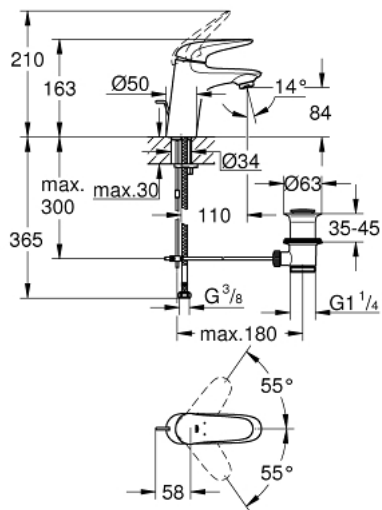

## 23 707 003 EUROSTYLE SINGLE-LEVER BASIN MIXER S-SIZE

### PRODUCT DESCRIPTION

- Colour: chrome
- single hole installation
- solid metal lever
- GROHE SilkMove 35 mm ceramic cartridge
- adjustable flow rate limiter
- with temperature limiter
- GROHE LongLife finish
- GROHE EcoJoy - less water, perfect flow
- maximum flow rate (at 3 bar): 5 l/min
- GROHE FastFixation rapid installation system
- pop-up waste set 1 1/4"
- flexible connection hoses

### SPARE PARTS, November 2015 – now

- 1: Solid metal lever (Spare part-nr. 46951000)
  - 2: Shield (Spare part-nr. 46492000)
  - 3: Screw coupling (Spare part-nr. 46460000)
  - 4: Cartridge (Spare part-nr. 46374000)
  - 5: Pop-up rod (Spare part-nr. 46739000)
  - 6: Mousseur (Spare part-nr. 48159000)
  - 7: Shank mounting kit (Spare part-nr. 46671000)
  - 8: Pop-up waste set 1 1/4" (Spare part-nr. 28910000)
  - 8.1: Plug (Spare part-nr. 07182000)
  - 8.2: Eccentric rod (Spare part-nr. 07052000)
  - 9: Eccentric rod (Spare part-nr. 07341000)\*
  - 10: Socket spanner (Spare part-nr. 19332000)\*
  - 11: Mounting wrench (Spare part-nr. 19017000)\*
- \* Optional accessories