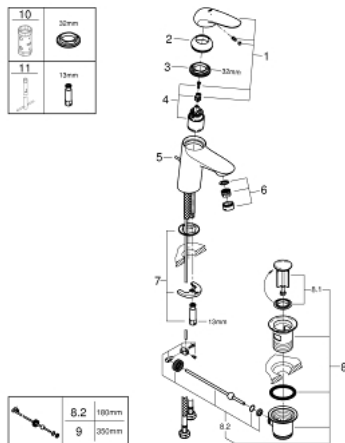

## 23 707 003 EUROSTYLE SINGLE-LEVER BASIN MIXER S-SIZE

### PRODUCT DESCRIPTION

- Colour: chrome
- single hole installation
- solid metal lever
- GROHE SilkMove 35 mm ceramic cartridge
- adjustable flow rate limiter
- with temperature limiter
- GROHE LongLife finish
- GROHE EcoJoy - less water, perfect flow
- maximum flow rate (at 3 bar): 5 l/min
- GROHE FastFixation rapid installation system
- pop-up waste set 1 1/4"
- flexible connection hoses

### SPARE PARTS, November 2015 – now

- 1: Solid metal lever (Spare part-nr. 46951000)
  - 2: Shield (Spare part-nr. 46492000)
  - 3: Screw coupling (Spare part-nr. 46460000)
  - 4: Cartridge (Spare part-nr. 46374000)
  - 5: Pop-up rod (Spare part-nr. 46739000)
  - 6: Mousseur (Spare part-nr. 48159000)
  - 7: Shank mounting kit (Spare part-nr. 46671000)
  - 8: Pop-up waste set 1 1/4" (Spare part-nr. 28910000)
  - 8.1: Plug (Spare part-nr. 07182000)
  - 8.2: Eccentric rod (Spare part-nr. 07052000)
  - 9: Eccentric rod (Spare part-nr. 07341000)\*
  - 10: Socket spanner (Spare part-nr. 19332000)\*
  - 11: Mounting wrench (Spare part-nr. 19017000)\*
- \* Optional accessories