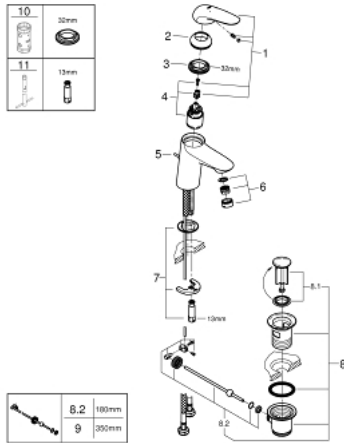

23 707 003 EUROSTYLE SINGLE-LEVER BASIN MIXER 1/2" S-SIZE

PRODUCT DESCRIPTION

- Colour: chrome
- single hole installation
- solid metal lever
- GROHE SilkMove 35 mm ceramic cartridge
- adjustable flow rate limiter
- with temperature limiter
- GROHE LongLife finish
- GROHE EcoJoy - Less water, perfect flow
- maximum flow rate (at 3 bar): 5 l/min
- GROHE FastFixation rapid installation system
- pop-up waste set 1 1/4"
- flexible connection hoses

23 707 003 EUROSTYLE SINGLE-LEVER BASIN MIXER 1/2" S-SIZE

SPARE PARTS, 11月 2015 – now

- 1: Solid metal lever (Spare part-nr. 46951000)
 - 2: Cap (Spare part-nr. 46492000)
 - 3: Screw coupling (Spare part-nr. 46460000)
 - 4: Cartridge (Spare part-nr. 46374000)
 - 5: Pop-up rod (Spare part-nr. 46739000)
 - 6: Mousseur (Spare part-nr. 48159000)
 - 7: Shank mounting kit (Spare part-nr. 46671000)
 - 8: Waste set 1 1/4" (Spare part-nr. 28910000)
 - 8.1: Plug (Spare part-nr. 07182000)
 - 8.2: Eccentric rod (Spare part-nr. 07052000)
 - 9: Eccentric rod (Spare part-nr. 07341000)*
 - 10: Socket spanner (Spare part-nr. 19332000)*
 - 11: Mounting wrench (Spare part-nr. 19017000)*
- * Optional accessories