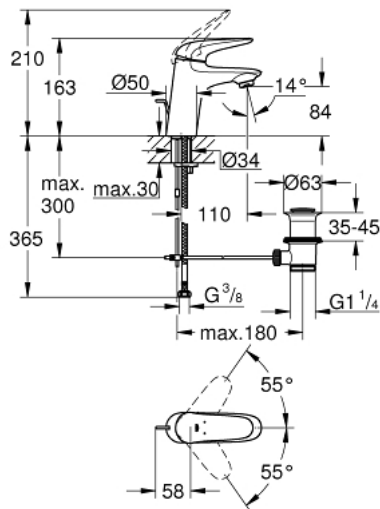

23 707 003 EUROSTYLE SINGLE-LEVER BASIN MIXER 1/2" S-SIZE

PRODUCT DESCRIPTION

- Colour: chrome
- single hole installation
- solid metal lever
- GROHE SilkMove 35 mm ceramic cartridge
- adjustable flow rate limiter
- with temperature limiter
- GROHE LongLife finish
- GROHE EcoJoy - Less water, perfect flow
- maximum flow rate (at 3 bar): 5 l/min
- GROHE FastFixation rapid installation system
- pop-up waste set 1 1/4"
- flexible connection hoses

23 707 003 EUROSTYLE SINGLE-LEVER BASIN MIXER 1/2" S-SIZE

SPARE PARTS, 11月 2015 – now

- 1: Solid metal lever (Spare part-nr. 46951000)
 - 2: Cap (Spare part-nr. 46492000)
 - 3: Screw coupling (Spare part-nr. 46460000)
 - 4: Cartridge (Spare part-nr. 46374000)
 - 5: Pop-up rod (Spare part-nr. 46739000)
 - 6: Mousseur (Spare part-nr. 48159000)
 - 7: Shank mounting kit (Spare part-nr. 46671000)
 - 8: Waste set 1 1/4" (Spare part-nr. 28910000)
 - 8.1: Plug (Spare part-nr. 07182000)
 - 8.2: Eccentric rod (Spare part-nr. 07052000)
 - 9: Eccentric rod (Spare part-nr. 07341000)*
 - 10: Socket spanner (Spare part-nr. 19332000)*
 - 11: Mounting wrench (Spare part-nr. 19017000)*
- * Optional accessories