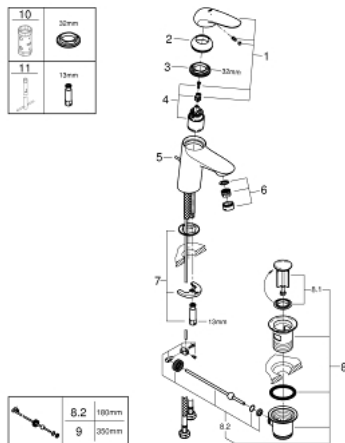

23 707 LS3 EUROSTYLE SINGLE-LEVER BASIN MIXER S-SIZE

PRODUCT DESCRIPTION

- Colour: moon white/chrome
- single hole installation
- solid metal lever
- GROHE SilkMove 35 mm ceramic cartridge
- adjustable flow rate limiter
- with temperature limiter
- GROHE LongLife finish
- mousseur 5.7 l/min
- GROHE FastFixation rapid installation system
- pop-up waste set 1 1/4"
- flexible connection hoses

23 707 LS3 EUROSTYLE SINGLE-LEVER BASIN MIXER S-SIZE

SPARE PARTS, November 2015 – now

- 1: Solid metal lever (Spare part-nr. 46951LS0)
 - 2: Shield (Spare part-nr. 46492000)
 - 3: Screw coupling (Spare part-nr. 46460000)
 - 4: Cartridge (Spare part-nr. 46374000)
 - 5: Pop-up rod (Spare part-nr. 46739000)
 - 6: Mousseur (Spare part-nr. 48159000)
 - 7: Shank mounting kit (Spare part-nr. 46671000)
 - 8: Pop-up waste set 1 1/4" (Spare part-nr. 28910000)
 - 8.1: Plug (Spare part-nr. 07182000)
 - 8.2: Eccentric rod (Spare part-nr. 07052000)
 - 9: Eccentric rod (Spare part-nr. 07341000)*
 - 10: Socket spanner (Spare part-nr. 19332000)*
 - 11: Mounting wrench (Spare part-nr. 19017000)*
- * Optional accessories