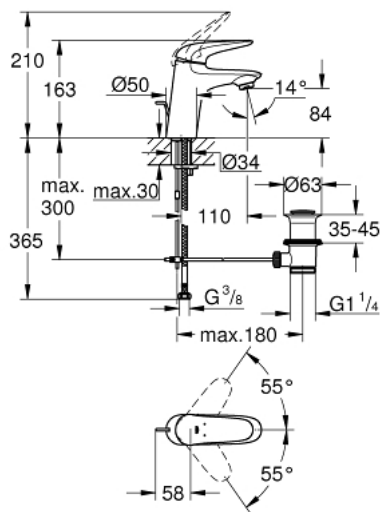

23 707 LS3 EUROSTYLE SINGLE-LEVER BASIN MIXER S-SIZE

PRODUCT DESCRIPTION

- Colour: moon white/chrome
- single hole installation
- solid metal lever
- GROHE SilkMove 35 mm ceramic cartridge
- adjustable flow rate limiter
- with temperature limiter
- GROHE LongLife finish
- mousseur 5.7 l/min
- GROHE FastFixation rapid installation system
- pop-up waste set 1 1/4"
- flexible connection hoses

23 707 LS3 EUROSTYLE SINGLE-LEVER BASIN MIXER S-SIZE

SPARE PARTS, November 2015 – now

- 1: Solid metal lever (Spare part-nr. 46951LS0)
 - 2: Shield (Spare part-nr. 46492000)
 - 3: Screw coupling (Spare part-nr. 46460000)
 - 4: Cartridge (Spare part-nr. 46374000)
 - 5: Pop-up rod (Spare part-nr. 46739000)
 - 6: Mousseur (Spare part-nr. 48159000)
 - 7: Shank mounting kit (Spare part-nr. 46671000)
 - 8: Pop-up waste set 1 1/4" (Spare part-nr. 28910000)
 - 8.1: Plug (Spare part-nr. 07182000)
 - 8.2: Eccentric rod (Spare part-nr. 07052000)
 - 9: Eccentric rod (Spare part-nr. 07341000)*
 - 10: Socket spanner (Spare part-nr. 19332000)*
 - 11: Mounting wrench (Spare part-nr. 19017000)*
- * Optional accessories