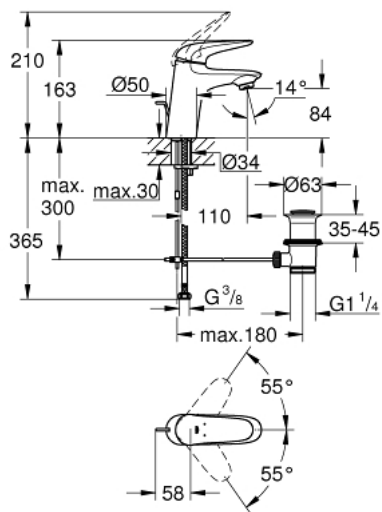

23 707 LS3 EUROSTYLE SINGLE-LEVER BASIN MIXER 1/2" S-SIZE

PRODUCT DESCRIPTION

- Colour: moon white/chrome
- single hole installation
- solid metal lever
- GROHE SilkMove 35 mm ceramic cartridge
- adjustable flow rate limiter
- with temperature limiter
- GROHE LongLife finish
- mousseur 5.7 l/min
- GROHE FastFixation rapid installation system
- pop-up waste set 1 1/4"
- flexible connection hoses

23 707 LS3 EUROSTYLE SINGLE-LEVER BASIN MIXER 1/2" S-SIZE

SPARE PARTS, 11月 2015 – now

- 1: Solid metal lever (Spare part-nr. 46951LS0)
 - 2: Cap (Spare part-nr. 46492000)
 - 3: Screw coupling (Spare part-nr. 46460000)
 - 4: Cartridge (Spare part-nr. 46374000)
 - 5: Pop-up rod (Spare part-nr. 46739000)
 - 6: Mousseur (Spare part-nr. 48159000)
 - 7: Shank mounting kit (Spare part-nr. 46671000)
 - 8: Waste set 1 1/4" (Spare part-nr. 28910000)
 - 8.1: Plug (Spare part-nr. 07182000)
 - 8.2: Eccentric rod (Spare part-nr. 07052000)
 - 9: Eccentric rod (Spare part-nr. 07341000)*
 - 10: Socket spanner (Spare part-nr. 19332000)*
 - 11: Mounting wrench (Spare part-nr. 19017000)*
- * Optional accessories