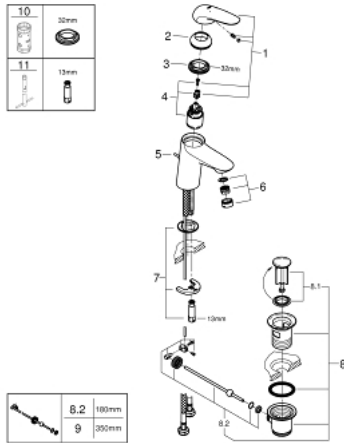

23 707 LS3 EUROSTYLE SINGLE-LEVER BASIN MIXER 1/2" S-SIZE

PRODUCT DESCRIPTION

- Colour: moon white/chrome
- single hole installation
- solid metal lever
- GROHE SilkMove 35 mm ceramic cartridge
- adjustable flow rate limiter
- with temperature limiter
- GROHE LongLife finish
- mousseur 5.7 l/min
- GROHE FastFixation rapid installation system
- pop-up waste set 1 1/4"
- flexible connection hoses

23 707 LS3 EUROSTYLE SINGLE-LEVER BASIN MIXER 1/2" S-SIZE

SPARE PARTS, 11月 2015 – now

- 1: Solid metal lever (Spare part-nr. 46951LS0)
 - 2: Cap (Spare part-nr. 46492000)
 - 3: Screw coupling (Spare part-nr. 46460000)
 - 4: Cartridge (Spare part-nr. 46374000)
 - 5: Pop-up rod (Spare part-nr. 46739000)
 - 6: Mousseur (Spare part-nr. 48159000)
 - 7: Shank mounting kit (Spare part-nr. 46671000)
 - 8: Waste set 1 1/4" (Spare part-nr. 28910000)
 - 8.1: Plug (Spare part-nr. 07182000)
 - 8.2: Eccentric rod (Spare part-nr. 07052000)
 - 9: Eccentric rod (Spare part-nr. 07341000)*
 - 10: Socket spanner (Spare part-nr. 19332000)*
 - 11: Mounting wrench (Spare part-nr. 19017000)*
- * Optional accessories