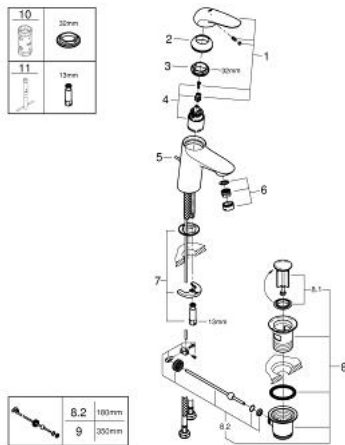

23 708 003 EUROSTYLE SINGLE-LEVER BASIN MIXER S-SIZE

PRODUCT DESCRIPTION

- Colour: chrome
- single hole installation
- solid metal lever
- GROHE SilkMove 35 mm ceramic cartridge
- adjustable flow rate limiter
- with temperature limiter
- GROHE LongLife finish
- GROHE EcoJoy mousseur 5.7 l/min
- GROHE FastFixation rapid installation system
- pop-up waste set 1 1/4"
- flexible connection hoses

23 708 003 EUROSTYLE SINGLE-LEVER BASIN MIXER S-SIZE

SPARE PARTS, November 2015 – now

- 1: Solid metal lever (Spare part-nr. 46951000)
 - 2: Shield (Spare part-nr. 46492000)
 - 3: Screw ring (Spare part-nr. 46815000)
 - 4: Cartridge (Spare part-nr. 46374000)
 - 5: Pop-up rod (Spare part-nr. 46739000)
 - 6: Mousseur (Spare part-nr. 48159000)
 - 7: Shank mounting kit (Spare part-nr. 46671000)
 - 8: Pop-up waste set 1 1/4" (Spare part-nr. 28910000)
 - 8.1: Plug (Spare part-nr. 07182000)
 - 8.2: Eccentric rod (Spare part-nr. 07052000)
 - 9: Eccentric rod (Spare part-nr. 07341000)*
 - 10: Socket spanner (Spare part-nr. 19332000)*
 - 11: Mounting wrench (Spare part-nr. 19017000)*
- * Optional accessories