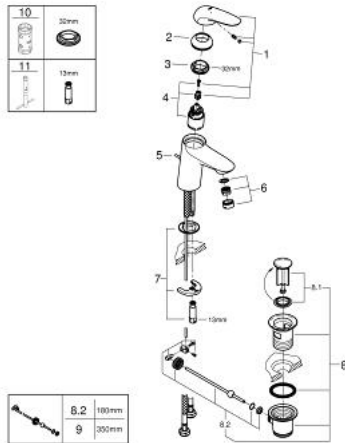

23 708 003 EUROSTYLE SINGLE-LEVER BASIN MIXER S-SIZE

PRODUCT DESCRIPTION

- Colour: chrome
- single hole installation
- solid metal lever
- GROHE SilkMove 35 mm ceramic cartridge
- adjustable flow rate limiter
- with temperature limiter
- GROHE LongLife finish
- mousseur 5.7 l/min
- GROHE FastFixation rapid installation system
- pop-up waste set 1 1/4"
- flexible connection hoses

23 708 003 EUROSTYLE SINGLE-LEVER BASIN MIXER S-SIZE

SPARE PARTS, November 2015 – now

- 1: Solid metal lever (Spare part-nr. 46951000)
 - 2: Shield (Spare part-nr. 46492000)
 - 3: Screw ring (Spare part-nr. 46815000)
 - 4: Cartridge (Spare part-nr. 46374000)
 - 5: Pop-up rod (Spare part-nr. 46739000)
 - 6: Mousseur (Spare part-nr. 48159000)
 - 7: Shank mounting kit (Spare part-nr. 46671000)
 - 8: Pop-up waste set 1 1/4" (Spare part-nr. 28910000)
 - 8.1: Plug (Spare part-nr. 07182000)
 - 8.2: Eccentric rod (Spare part-nr. 07052000)
 - 9: Eccentric rod (Spare part-nr. 07341000)*
 - 10: Socket spanner (Spare part-nr. 19332000)*
 - 11: Mounting wrench (Spare part-nr. 19017000)*
- * Optional accessories