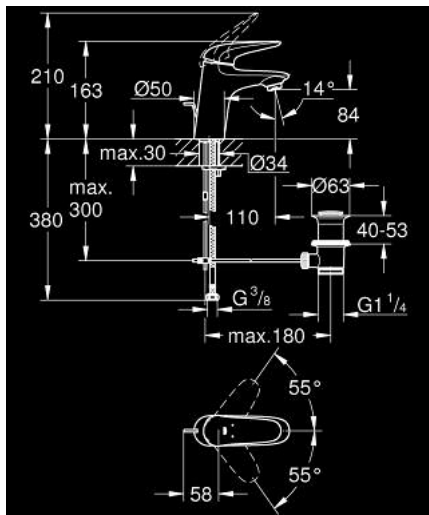

23 708 003 EUROSTYLE SINGLE-LEVER BASIN MIXER S-SIZE

PRODUCT DESCRIPTION

- Colour: chrome
- single hole installation
- solid metal lever
- GROHE SilkMove 35 mm ceramic cartridge
- adjustable flow rate limiter
- with temperature limiter
- GROHE LongLife finish
- GROHE EcoJoy mousseur 5.7 l/min
- GROHE FastFixation rapid installation system
- pop-up waste set 1 1/4"
- flexible connection hoses

23 708 003 EUROSTYLE SINGLE-LEVER BASIN MIXER S-SIZE

SPARE PARTS, November 2015 – now

- 1: Solid metal lever (Spare part-nr. 46951000)
 - 2: Shield (Spare part-nr. 46492000)
 - 3: Screw ring (Spare part-nr. 46815000)
 - 4: Cartridge (Spare part-nr. 46374000)
 - 5: Pop-up rod (Spare part-nr. 46739000)
 - 6: Mousseur (Spare part-nr. 48159000)
 - 7: Shank mounting kit (Spare part-nr. 46671000)
 - 8: Pop-up waste set 1 1/4" (Spare part-nr. 28910000)
 - 8.1: Plug (Spare part-nr. 07182000)
 - 8.2: Eccentric rod (Spare part-nr. 07052000)
 - 9: Eccentric rod (Spare part-nr. 07341000)*
 - 10: Socket spanner (Spare part-nr. 19332000)*
 - 11: Mounting wrench (Spare part-nr. 19017000)*
- * Optional accessories