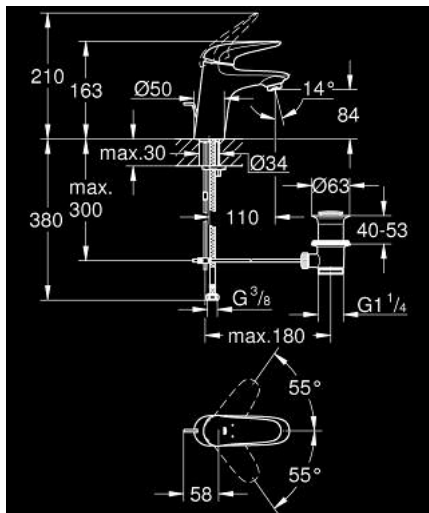

23 708 003 EUROSTYLE SINGLE-LEVER BASIN MIXER S-SIZE

PRODUCT DESCRIPTION

- Colour: chrome
- single hole installation
- solid metal lever
- GROHE SilkMove 35 mm ceramic cartridge
- adjustable flow rate limiter
- with temperature limiter
- GROHE LongLife finish
- mousseur 5.7 l/min
- GROHE FastFixation rapid installation system
- pop-up waste set 1 1/4"
- flexible connection hoses

23 708 003 EUROSTYLE SINGLE-LEVER BASIN MIXER S-SIZE

SPARE PARTS, November 2015 – now

- 1: Solid metal lever (Spare part-nr. 46951000)
 - 2: Shield (Spare part-nr. 46492000)
 - 3: Screw ring (Spare part-nr. 46815000)
 - 4: Cartridge (Spare part-nr. 46374000)
 - 5: Pop-up rod (Spare part-nr. 46739000)
 - 6: Mousseur (Spare part-nr. 48159000)
 - 7: Shank mounting kit (Spare part-nr. 46671000)
 - 8: Pop-up waste set 1 1/4" (Spare part-nr. 28910000)
 - 8.1: Plug (Spare part-nr. 07182000)
 - 8.2: Eccentric rod (Spare part-nr. 07052000)
 - 9: Eccentric rod (Spare part-nr. 07341000)*
 - 10: Socket spanner (Spare part-nr. 19332000)*
 - 11: Mounting wrench (Spare part-nr. 19017000)*
- * Optional accessories