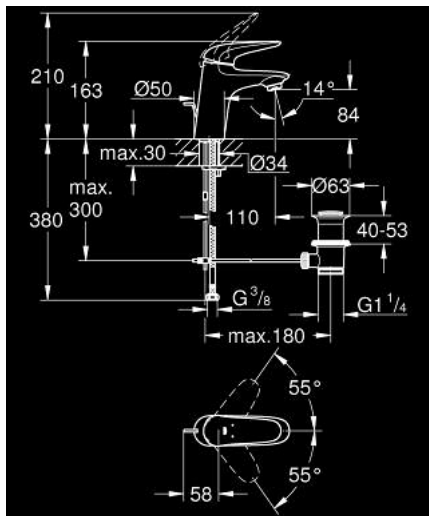

23 708 003 EUROSTYLE SINGLE-LEVER BASIN MIXER 1/2" S-SIZE

PRODUCT DESCRIPTION

- Colour: chrome
- single hole installation
- solid metal lever
- GROHE SilkMove 35 mm ceramic cartridge
- adjustable flow rate limiter
- with temperature limiter
- GROHE LongLife finish
- mousseur 5.7 l/min
- GROHE FastFixation rapid installation system
- pop-up waste set 1 1/4"
- flexible connection hoses

23 708 003 EUROSTYLE SINGLE-LEVER BASIN MIXER 1/2" S-SIZE

SPARE PARTS, 11月 2015 – now

- 1: Solid metal lever (Spare part-nr. 46951000)
 - 2: Cap (Spare part-nr. 46492000)
 - 3: Screw ring (Spare part-nr. 46815000)
 - 4: Cartridge (Spare part-nr. 46374000)
 - 5: Pop-up rod (Spare part-nr. 46739000)
 - 6: Mousseur (Spare part-nr. 48159000)
 - 7: Shank mounting kit (Spare part-nr. 46671000)
 - 8: Waste set 1 1/4" (Spare part-nr. 28910000)
 - 8.1: Plug (Spare part-nr. 07182000)
 - 8.2: Eccentric rod (Spare part-nr. 07052000)
 - 9: Eccentric rod (Spare part-nr. 07341000)*
 - 10: Socket spanner (Spare part-nr. 19332000)*
 - 11: Mounting wrench (Spare part-nr. 19017000)*
- * Optional accessories