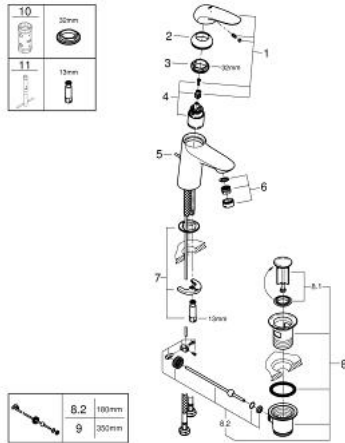

23 708 003 EUROSTYLE SINGLE-LEVER BASIN MIXER 1/2" S-SIZE

PRODUCT DESCRIPTION

- Colour: chrome
- single hole installation
- solid metal lever
- GROHE SilkMove 35 mm ceramic cartridge
- adjustable flow rate limiter
- with temperature limiter
- GROHE LongLife finish
- mousseur 5.7 l/min
- GROHE FastFixation rapid installation system
- pop-up waste set 1 1/4"
- flexible connection hoses

23 708 003 EUROSTYLE SINGLE-LEVER BASIN MIXER 1/2" S-SIZE

SPARE PARTS, 11月 2015 – now

- 1: Solid metal lever (Spare part-nr. 46951000)
 - 2: Cap (Spare part-nr. 46492000)
 - 3: Screw ring (Spare part-nr. 46815000)
 - 4: Cartridge (Spare part-nr. 46374000)
 - 5: Pop-up rod (Spare part-nr. 46739000)
 - 6: Mousseur (Spare part-nr. 48159000)
 - 7: Shank mounting kit (Spare part-nr. 46671000)
 - 8: Waste set 1 1/4" (Spare part-nr. 28910000)
 - 8.1: Plug (Spare part-nr. 07182000)
 - 8.2: Eccentric rod (Spare part-nr. 07052000)
 - 9: Eccentric rod (Spare part-nr. 07341000)*
 - 10: Socket spanner (Spare part-nr. 19332000)*
 - 11: Mounting wrench (Spare part-nr. 19017000)*
- * Optional accessories