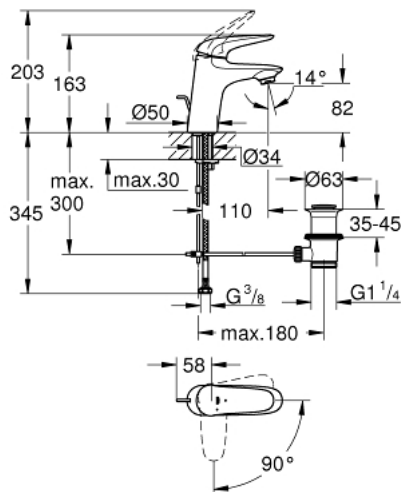

23 709 003 EUROSTYLE SINGLE-LEVER BASIN MIXER S-SIZE

PRODUCT DESCRIPTION

- Colour: chrome
- single hole installation
- solid metal lever
- GROHE SilkMove 35 mm ceramic cartridge
- OpenCold - cold water flow in mid-lever position
- adjustable flow rate limiter
- with temperature limiter
- GROHE LongLife finish
- GROHE EcoJoy - less water, perfect flow
- maximum flow rate (at 3 bar): 5 l/min
- GROHE FastFixation rapid installation system
- pop-up waste set 1 1/4"
- flexible connection hoses

23 709 003 EUROSTYLE SINGLE-LEVER BASIN MIXER S-SIZE

SPARE PARTS, July 2017 – now

- 1: Solid metal lever (Spare part-nr. 46952000)
 - 2: Shield (Spare part-nr. 46492000)
 - 3: Screw coupling (Spare part-nr. 46460000)
 - 4: Cartridge (Spare part-nr. 46863000)
 - 5: Pop-up rod (Spare part-nr. 46739000)
 - 6: Mousseur (Spare part-nr. 48159000)
 - 7: Shank mounting kit (Spare part-nr. 46671000)
 - 8: Pop-up waste set 1 1/4" (Spare part-nr. 28910000)
 - 8.1: Plug (Spare part-nr. 07182000)
 - 8.2: Eccentric rod (Spare part-nr. 07052000)
 - 9: Eccentric rod (Spare part-nr. 07341000)*
 - 10: Socket spanner (Spare part-nr. 19332000)*
 - 11: Mounting wrench (Spare part-nr. 19017000)*
- * Optional accessories