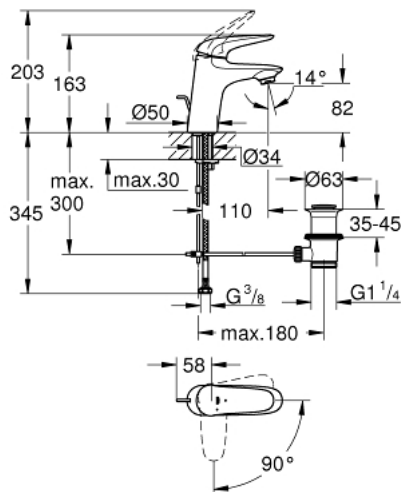

23 709 003 EUROSTYLE SINGLE-LEVER BASIN MIXER S-SIZE

PRODUCT DESCRIPTION

- Colour: chrome
- single hole installation
- solid metal lever
- GROHE SilkMove 35 mm ceramic cartridge
- EcoMode - cold water flow in mid-lever position saves energy
- adjustable flow rate limiter
- with temperature limiter
- GROHE LongLife finish
- GROHE EcoJoy - less water, perfect flow
- maximum flow rate (at 3 bar): 5 l/min
- GROHE FastFixation rapid installation system
- pop-up waste set 1 1/4"
- flexible connection hoses

23 709 003 EUROSTYLE SINGLE-LEVER BASIN MIXER S-SIZE

SPARE PARTS, July 2017 – now

- 1: Solid metal lever (Spare part-nr. 46952000)
 - 2: Shield (Spare part-nr. 46492000)
 - 3: Screw coupling (Spare part-nr. 46460000)
 - 4: Cartridge (Spare part-nr. 46863000)
 - 5: Pop-up rod (Spare part-nr. 46739000)
 - 6: Mousseur (Spare part-nr. 48159000)
 - 7: Shank mounting kit (Spare part-nr. 46671000)
 - 8: Pop-up waste set 1 1/4" (Spare part-nr. 28910000)
 - 8.1: Plug (Spare part-nr. 07182000)
 - 8.2: Eccentric rod (Spare part-nr. 07052000)
 - 9: Eccentric rod (Spare part-nr. 07341000)*
 - 10: Socket spanner (Spare part-nr. 19332000)*
 - 11: Mounting wrench (Spare part-nr. 19017000)*
- * Optional accessories