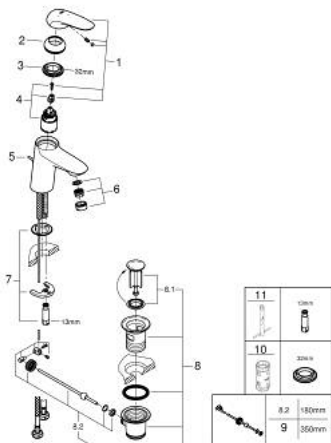

23 709 003 EUROSTYLE SINGLE-LEVER BASIN MIXER S-SIZE

PRODUCT DESCRIPTION

- Colour: chrome
- single hole installation
- solid metal lever
- GROHE SilkMove 35 mm ceramic cartridge
- EcoMode - cold water flow in mid-lever position saves energy
- adjustable flow rate limiter
- with temperature limiter
- GROHE LongLife finish
- GROHE EcoJoy - less water, perfect flow
- maximum flow rate (at 3 bar): 5 l/min
- GROHE FastFixation rapid installation system
- pop-up waste set 1 1/4"
- flexible connection hoses

23 709 003 EUROSTYLE SINGLE-LEVER BASIN MIXER S-SIZE

SPARE PARTS, July 2017 – now

- 1: Solid metal lever (Spare part-nr. 46952000)
 - 2: Shield (Spare part-nr. 46492000)
 - 3: Screw coupling (Spare part-nr. 46460000)
 - 4: Cartridge (Spare part-nr. 46863000)
 - 5: Pop-up rod (Spare part-nr. 46739000)
 - 6: Mousseur (Spare part-nr. 48159000)
 - 7: Shank mounting kit (Spare part-nr. 46671000)
 - 8: Pop-up waste set 1 1/4" (Spare part-nr. 28910000)
 - 8.1: Plug (Spare part-nr. 07182000)
 - 8.2: Eccentric rod (Spare part-nr. 07052000)
 - 9: Eccentric rod (Spare part-nr. 07341000)*
 - 10: Socket spanner (Spare part-nr. 19332000)*
 - 11: Mounting wrench (Spare part-nr. 19017000)*
- * Optional accessories