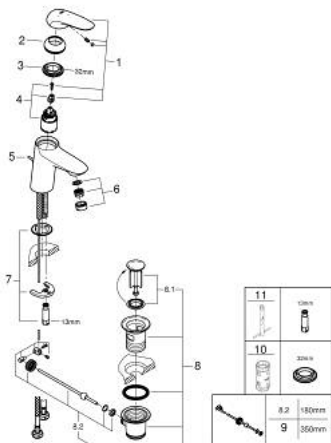

23 709 003 EUROSTYLE SINGLE-LEVER BASIN MIXER S-SIZE

PRODUCT DESCRIPTION

- Colour: chrome
- single hole installation
- solid metal lever
- GROHE SilkMove 35 mm ceramic cartridge
- OpenCold - cold water flow in mid-lever position
- adjustable flow rate limiter
- with temperature limiter
- GROHE LongLife finish
- GROHE EcoJoy - less water, perfect flow
- maximum flow rate (at 3 bar): 5 l/min
- GROHE FastFixation rapid installation system
- pop-up waste set 1 1/4"
- flexible connection hoses

23 709 003 EUROSTYLE SINGLE-LEVER BASIN MIXER S-SIZE

SPARE PARTS, July 2017 – now

- 1: Solid metal lever (Spare part-nr. 46952000)
 - 2: Shield (Spare part-nr. 46492000)
 - 3: Screw coupling (Spare part-nr. 46460000)
 - 4: Cartridge (Spare part-nr. 46863000)
 - 5: Pop-up rod (Spare part-nr. 46739000)
 - 6: Mousseur (Spare part-nr. 48159000)
 - 7: Shank mounting kit (Spare part-nr. 46671000)
 - 8: Pop-up waste set 1 1/4" (Spare part-nr. 28910000)
 - 8.1: Plug (Spare part-nr. 07182000)
 - 8.2: Eccentric rod (Spare part-nr. 07052000)
 - 9: Eccentric rod (Spare part-nr. 07341000)*
 - 10: Socket spanner (Spare part-nr. 19332000)*
 - 11: Mounting wrench (Spare part-nr. 19017000)*
- * Optional accessories