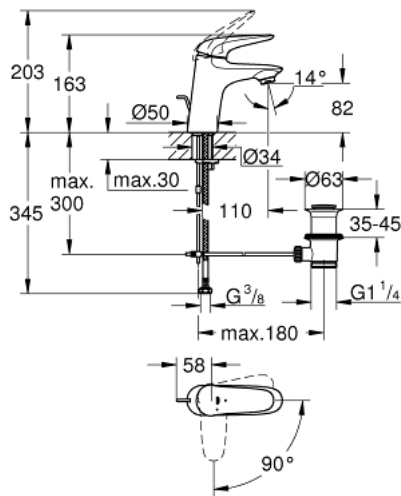

23 709 003 EUROSTYLE SINGLE-LEVER BASIN MIXER 1/2" S-SIZE

PRODUCT DESCRIPTION

- Colour: chrome
- single hole installation
- solid metal lever
- GROHE SilkMove 35 mm ceramic cartridge
- EcoMode - cold water flow in mid-lever position saves energy
- adjustable flow rate limiter
- with temperature limiter
- GROHE LongLife finish
- GROHE EcoJoy - Less water, perfect flow
- maximum flow rate (at 3 bar): 5 l/min
- GROHE FastFixation rapid installation system
- pop-up waste set 1 1/4"
- flexible connection hoses

23 709 003 EUROSTYLE SINGLE-LEVER BASIN MIXER 1/2" S-SIZE

SPARE PARTS, 7月 2017 – now

- 1: Solid metal lever (Spare part-nr. 46952000)
 - 2: Cap (Spare part-nr. 46492000)
 - 3: Screw coupling (Spare part-nr. 46460000)
 - 4: Cartridge (Spare part-nr. 46863000)
 - 5: Pop-up rod (Spare part-nr. 46739000)
 - 6: Mousseur (Spare part-nr. 48159000)
 - 7: Shank mounting kit (Spare part-nr. 46671000)
 - 8: Waste set 1 1/4" (Spare part-nr. 28910000)
 - 8.1: Plug (Spare part-nr. 07182000)
 - 8.2: Eccentric rod (Spare part-nr. 07052000)
 - 9: Eccentric rod (Spare part-nr. 07341000)*
 - 10: Socket spanner (Spare part-nr. 19332000)*
 - 11: Mounting wrench (Spare part-nr. 19017000)*
- * Optional accessories