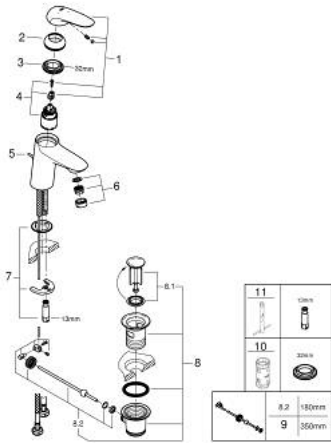

23 709 003 EUROSTYLE SINGLE-LEVER BASIN MIXER 1/2" S-SIZE

PRODUCT DESCRIPTION

- Colour: chrome
- single hole installation
- solid metal lever
- GROHE SilkMove 35 mm ceramic cartridge
- EcoMode - cold water flow in mid-lever position saves energy
- adjustable flow rate limiter
- with temperature limiter
- GROHE LongLife finish
- GROHE EcoJoy - Less water, perfect flow
- maximum flow rate (at 3 bar): 5 l/min
- GROHE FastFixation rapid installation system
- pop-up waste set 1 1/4"
- flexible connection hoses

23 709 003 EUROSTYLE SINGLE-LEVER BASIN MIXER 1/2" S-SIZE

SPARE PARTS, 7月 2017 – now

- 1: Solid metal lever (Spare part-nr. 46952000)
 - 2: Cap (Spare part-nr. 46492000)
 - 3: Screw coupling (Spare part-nr. 46460000)
 - 4: Cartridge (Spare part-nr. 46863000)
 - 5: Pop-up rod (Spare part-nr. 46739000)
 - 6: Mousseur (Spare part-nr. 48159000)
 - 7: Shank mounting kit (Spare part-nr. 46671000)
 - 8: Waste set 1 1/4" (Spare part-nr. 28910000)
 - 8.1: Plug (Spare part-nr. 07182000)
 - 8.2: Eccentric rod (Spare part-nr. 07052000)
 - 9: Eccentric rod (Spare part-nr. 07341000)*
 - 10: Socket spanner (Spare part-nr. 19332000)*
 - 11: Mounting wrench (Spare part-nr. 19017000)*
- * Optional accessories