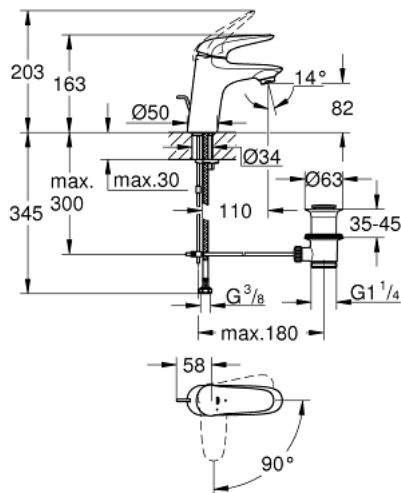

23 709 003 EUROSTYLE SINGLE-LEVER BASIN MIXER 1/2" S-SIZE

PRODUCT DESCRIPTION

- Colour: chrome
- single hole installation
- solid metal lever
- GROHE SilkMove 35 mm ceramic cartridge
- OpenCold - cold water flow in mid-lever position
- adjustable flow rate limiter
- with temperature limiter
- GROHE LongLife finish
- GROHE EcoJoy - Less water, perfect flow
- maximum flow rate (at 3 bar): 5 l/min
- GROHE FastFixation rapid installation system
- pop-up waste set 1 1/4"
- flexible connection hoses

23 709 003 EUROSTYLE SINGLE-LEVER BASIN MIXER 1/2" S-SIZE

SPARE PARTS, 7月 2017 – now

- 1: Solid metal lever (Spare part-nr. 46952000)
 - 2: Cap (Spare part-nr. 46492000)
 - 3: Screw coupling (Spare part-nr. 46460000)
 - 4: Cartridge (Spare part-nr. 46863000)
 - 5: Pop-up rod (Spare part-nr. 46739000)
 - 6: Mousseur (Spare part-nr. 48159000)
 - 7: Shank mounting kit (Spare part-nr. 46671000)
 - 8: Waste set 1 1/4" (Spare part-nr. 28910000)
 - 8.1: Plug (Spare part-nr. 07182000)
 - 8.2: Eccentric rod (Spare part-nr. 07052000)
 - 9: Eccentric rod (Spare part-nr. 07341000)*
 - 10: Socket spanner (Spare part-nr. 19332000)*
 - 11: Mounting wrench (Spare part-nr. 19017000)*
- * Optional accessories