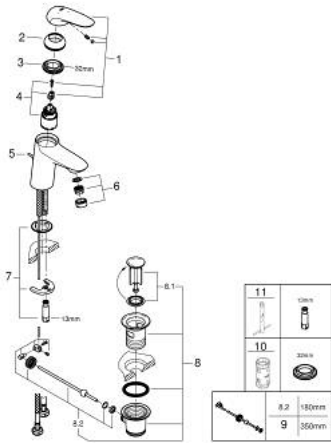

23 709 003 EUROSTYLE SINGLE-LEVER BASIN MIXER 1/2" S-SIZE

PRODUCT DESCRIPTION

- Colour: chrome
- single hole installation
- solid metal lever
- GROHE SilkMove 35 mm ceramic cartridge
- OpenCold - cold water flow in mid-lever position
- adjustable flow rate limiter
- with temperature limiter
- GROHE LongLife finish
- GROHE EcoJoy - Less water, perfect flow
- maximum flow rate (at 3 bar): 5 l/min
- GROHE FastFixation rapid installation system
- pop-up waste set 1 1/4"
- flexible connection hoses

23 709 003 EUROSTYLE SINGLE-LEVER BASIN MIXER 1/2" S-SIZE

SPARE PARTS, 7月 2017 – now

- 1: Solid metal lever (Spare part-nr. 46952000)
 - 2: Cap (Spare part-nr. 46492000)
 - 3: Screw coupling (Spare part-nr. 46460000)
 - 4: Cartridge (Spare part-nr. 46863000)
 - 5: Pop-up rod (Spare part-nr. 46739000)
 - 6: Mousseur (Spare part-nr. 48159000)
 - 7: Shank mounting kit (Spare part-nr. 46671000)
 - 8: Waste set 1 1/4" (Spare part-nr. 28910000)
 - 8.1: Plug (Spare part-nr. 07182000)
 - 8.2: Eccentric rod (Spare part-nr. 07052000)
 - 9: Eccentric rod (Spare part-nr. 07341000)*
 - 10: Socket spanner (Spare part-nr. 19332000)*
 - 11: Mounting wrench (Spare part-nr. 19017000)*
- * Optional accessories