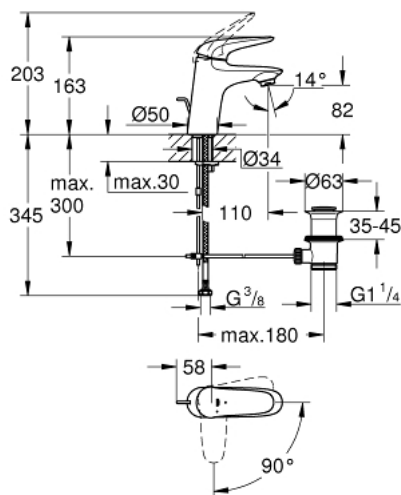

23 709 LS3 EUROSTYLE SINGLE-LEVER BASIN MIXER S-SIZE

PRODUCT DESCRIPTION

- Colour: moon white/chrome
- single hole installation
- solid metal lever
- GROHE SilkMove 35 mm ceramic cartridge
- OpenCold - cold water flow in mid-lever position
- adjustable flow rate limiter
- with temperature limiter
- GROHE LongLife finish
- mousseur 5.7 l/min
- GROHE FastFixation rapid installation system
- pop-up waste set 1 1/4"
- flexible connection hoses

23 709 LS3 EUROSTYLE SINGLE-LEVER BASIN MIXER S-SIZE

SPARE PARTS, November 2015 – now

- 1: Solid metal lever (Spare part-nr. 46952LS0)
- 2: Shield (Spare part-nr. 46492000)
- 3: Temperature limiter (Spare part-nr. 46375000)
- 4: Screw coupling (Spare part-nr. 46460000)
- 5: Cartridge (Spare part-nr. 46863000)
- 6: Pop-up rod (Spare part-nr. 46739000)
- 7: Mousseur (Spare part-nr. 48159000)
- 8: Shank mounting kit (Spare part-nr. 46671000)
- 9: Pop-up waste set 1 1/4" (Spare part-nr. 28910000)
- 9.1: Plug (Spare part-nr. 07182000)
- 9.2: Eccentric rod (Spare part-nr. 07052000)
- 10: Eccentric rod (Spare part-nr. 07341000)*
- 11: Socket spanner (Spare part-nr. 19332000)*
- 12: Mounting wrench (Spare part-nr. 19017000)*