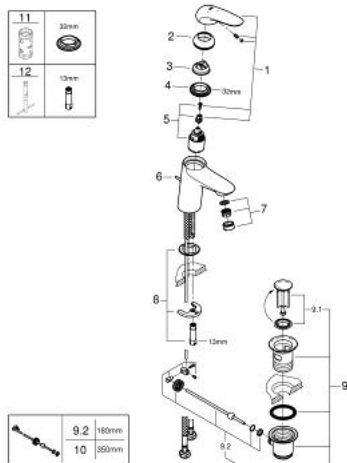

23 709 LS3 EUROSTYLE SINGLE-LEVER BASIN MIXER S-SIZE

PRODUCT DESCRIPTION

- Colour: moon white/chrome
- single hole installation
- solid metal lever
- GROHE SilkMove 35 mm ceramic cartridge
- OpenCold - cold water flow in mid-lever position
- adjustable flow rate limiter
- with temperature limiter
- GROHE LongLife finish
- mousseur 5.7 l/min
- GROHE FastFixation rapid installation system
- pop-up waste set 1 1/4"
- flexible connection hoses

23 709 LS3 EUROSTYLE SINGLE-LEVER BASIN MIXER S-SIZE

SPARE PARTS, November 2015 – now

- 1: Solid metal lever (Spare part-nr. 46952LS0)
- 2: Shield (Spare part-nr. 46492000)
- 3: Temperature limiter (Spare part-nr. 46375000)
- 4: Screw coupling (Spare part-nr. 46460000)
- 5: Cartridge (Spare part-nr. 46863000)
- 6: Pop-up rod (Spare part-nr. 46739000)
- 7: Mousseur (Spare part-nr. 48159000)
- 8: Shank mounting kit (Spare part-nr. 46671000)
- 9: Pop-up waste set 1 1/4" (Spare part-nr. 28910000)
- 9.1: Plug (Spare part-nr. 07182000)
- 9.2: Eccentric rod (Spare part-nr. 07052000)
- 10: Eccentric rod (Spare part-nr. 07341000)*
- 11: Socket spanner (Spare part-nr. 19332000)*
- 12: Mounting wrench (Spare part-nr. 19017000)*