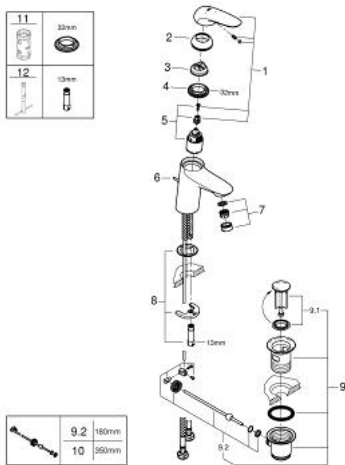

23 709 LS3 EUROSTYLE SINGLE-LEVER BASIN MIXER 1/2" S-SIZE

PRODUCT DESCRIPTION

- Colour: moon white/chrome
- single hole installation
- solid metal lever
- GROHE SilkMove 35 mm ceramic cartridge
- OpenCold - cold water flow in mid-lever position
- adjustable flow rate limiter
- with temperature limiter
- GROHE LongLife finish
- mousseur 5.7 l/min
- GROHE FastFixation rapid installation system
- pop-up waste set 1 1/4"
- flexible connection hoses

23 709 LS3 EUROSTYLE SINGLE-LEVER BASIN MIXER 1/2" S-SIZE

SPARE PARTS, 11月 2015 – now

- 1: Solid metal lever (Spare part-nr. 46952LS0)
 - 2: Cap (Spare part-nr. 46492000)
 - 3: Temperature limiter (Spare part-nr. 46375000)
 - 4: Screw coupling (Spare part-nr. 46460000)
 - 5: Cartridge (Spare part-nr. 46863000)
 - 6: Pop-up rod (Spare part-nr. 46739000)
 - 7: Mousseur (Spare part-nr. 48159000)
 - 8: Shank mounting kit (Spare part-nr. 46671000)
 - 9: Waste set 1 1/4" (Spare part-nr. 28910000)
 - 9.1: Plug (Spare part-nr. 07182000)
 - 9.2: Eccentric rod (Spare part-nr. 07052000)
 - 10: Eccentric rod (Spare part-nr. 07341000)*
 - 11: Socket spanner (Spare part-nr. 19332000)*
 - 12: Mounting wrench (Spare part-nr. 19017000)*
- * Optional accessories