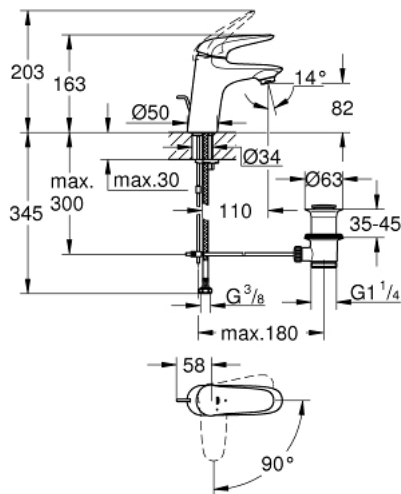

23 709 LS3 EUROSTYLE SINGLE-LEVER BASIN MIXER 1/2" S-SIZE

PRODUCT DESCRIPTION

- Colour: moon white/chrome
- single hole installation
- solid metal lever
- GROHE SilkMove 35 mm ceramic cartridge
- OpenCold - cold water flow in mid-lever position
- adjustable flow rate limiter
- with temperature limiter
- GROHE LongLife finish
- mousseur 5.7 l/min
- GROHE FastFixation rapid installation system
- pop-up waste set 1 1/4"
- flexible connection hoses

23 709 LS3 EUROSTYLE SINGLE-LEVER BASIN MIXER 1/2" S-SIZE

SPARE PARTS, 11月 2015 – now

- 1: Solid metal lever (Spare part-nr. 46952LS0)
 - 2: Cap (Spare part-nr. 46492000)
 - 3: Temperature limiter (Spare part-nr. 46375000)
 - 4: Screw coupling (Spare part-nr. 46460000)
 - 5: Cartridge (Spare part-nr. 46863000)
 - 6: Pop-up rod (Spare part-nr. 46739000)
 - 7: Mousseur (Spare part-nr. 48159000)
 - 8: Shank mounting kit (Spare part-nr. 46671000)
 - 9: Waste set 1 1/4" (Spare part-nr. 28910000)
 - 9.1: Plug (Spare part-nr. 07182000)
 - 9.2: Eccentric rod (Spare part-nr. 07052000)
 - 10: Eccentric rod (Spare part-nr. 07341000)*
 - 11: Socket spanner (Spare part-nr. 19332000)*
 - 12: Mounting wrench (Spare part-nr. 19017000)*
- * Optional accessories