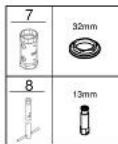

23 715 003 EUROSTYLE SINGLE-LEVER BASIN MIXER S-SIZE

PRODUCT DESCRIPTION

- Colour: chrome
- single hole installation
- solid metal lever
- GROHE SilkMove 35 mm ceramic cartridge
- adjustable flow rate limiter
- with temperature limiter
- GROHE LongLife finish
- GROHE EcoJoy - less water, perfect flow
- maximum flow rate (at 3 bar): 5 l/min
- GROHE FastFixation rapid installation system
- smooth body
- flexible connection hoses

23 715 003 **EUROSTYLE SINGLE-LEVER BASIN MIXER**
S-SIZE

SPARE PARTS, November 2015 – now

- 1: Solid metal lever (Spare part-nr. 46951000)
 - 2: Shield (Spare part-nr. 46492000)
 - 3: Screw coupling (Spare part-nr. 46460000)
 - 4: Cartridge (Spare part-nr. 46374000)
 - 5: Mousseur (Spare part-nr. 48159000)
 - 6: Shank mounting kit (Spare part-nr. 46671000)
 - 7: Socket spanner (Spare part-nr. 19332000)*
 - 8: Mounting wrench (Spare part-nr. 19017000)*
- * Optional accessories