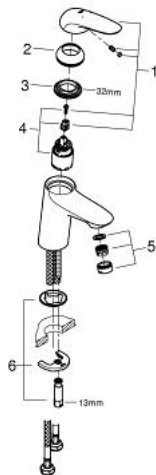

23 715 003 EUROSTYLE SINGLE-LEVER BASIN MIXER S-SIZE

PRODUCT DESCRIPTION

- Colour: chrome
- single hole installation
- solid metal lever
- GROHE SilkMove 35 mm ceramic cartridge
- adjustable flow rate limiter
- with temperature limiter
- GROHE LongLife finish
- GROHE EcoJoy - less water, perfect flow
- maximum flow rate (at 3 bar): 5 l/min
- GROHE FastFixation rapid installation system
- smooth body
- flexible connection hoses

23 715 003 **EUROSTYLE SINGLE-LEVER BASIN MIXER**
S-SIZE

SPARE PARTS, November 2015 – now

- 1: Solid metal lever (Spare part-nr. 46951000)
 - 2: Shield (Spare part-nr. 46492000)
 - 3: Screw coupling (Spare part-nr. 46460000)
 - 4: Cartridge (Spare part-nr. 46374000)
 - 5: Mousseur (Spare part-nr. 48159000)
 - 6: Shank mounting kit (Spare part-nr. 46671000)
 - 7: Socket spanner (Spare part-nr. 19332000)*
 - 8: Mounting wrench (Spare part-nr. 19017000)*
- * Optional accessories