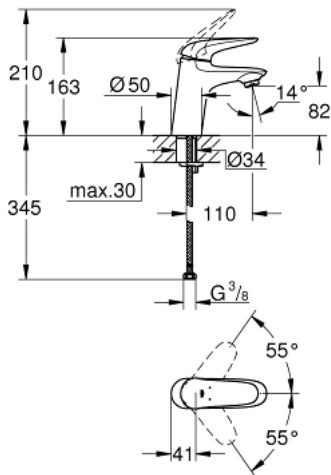

23 715 003 EUROSTYLE SINGLE-LEVER BASIN MIXER S-SIZE

PRODUCT DESCRIPTION

- Colour: chrome
- single hole installation
- solid metal lever
- GROHE SilkMove 35 mm ceramic cartridge
- adjustable flow rate limiter
- with temperature limiter
- GROHE LongLife finish
- GROHE EcoJoy - less water, perfect flow
- maximum flow rate (at 3 bar): 5 l/min
- GROHE FastFixation rapid installation system
- smooth body
- flexible connection hoses

23 715 003 **EUROSTYLE SINGLE-LEVER BASIN MIXER**
S-SIZE

SPARE PARTS, November 2015 – now

- 1: Solid metal lever (Spare part-nr. 46951000)
 - 2: Shield (Spare part-nr. 46492000)
 - 3: Screw coupling (Spare part-nr. 46460000)
 - 4: Cartridge (Spare part-nr. 46374000)
 - 5: Mousseur (Spare part-nr. 48159000)
 - 6: Shank mounting kit (Spare part-nr. 46671000)
 - 7: Socket spanner (Spare part-nr. 19332000)*
 - 8: Mounting wrench (Spare part-nr. 19017000)*
- * Optional accessories