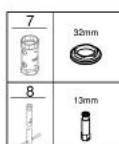

23 715 003 **EUROSTYLE SINGLE-LEVER BASIN MIXER 1/2"**
S-SIZE

PRODUCT DESCRIPTION

- Colour: chrome
- single hole installation
- solid metal lever
- GROHE SilkMove 35 mm ceramic cartridge
- adjustable flow rate limiter
- with temperature limiter
- GROHE LongLife finish
- GROHE EcoJoy - Less water, perfect flow
- maximum flow rate (at 3 bar): 5 l/min
- GROHE FastFixation rapid installation system
- smooth body
- flexible connection hoses

23 715 003 **EUROSTYLE SINGLE-LEVER BASIN MIXER 1/2"**
S-SIZE

SPARE PARTS, 11月 2015 – now

- 1: Solid metal lever (Spare part-nr. 46951000)
 - 2: Cap (Spare part-nr. 46492000)
 - 3: Screw coupling (Spare part-nr. 46460000)
 - 4: Cartridge (Spare part-nr. 46374000)
 - 5: Mousseur (Spare part-nr. 48159000)
 - 6: Shank mounting kit (Spare part-nr. 46671000)
 - 7: Socket spanner (Spare part-nr. 19332000)*
 - 8: Mounting wrench (Spare part-nr. 19017000)*
- * Optional accessories