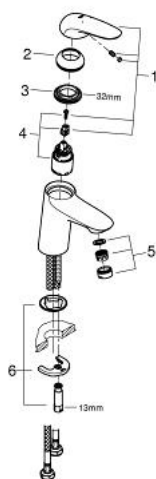

23 715 003 **EUROSTYLE SINGLE-LEVER BASIN MIXER 1/2"**
S-SIZE

PRODUCT DESCRIPTION

- Colour: chrome
- single hole installation
- solid metal lever
- GROHE SilkMove 35 mm ceramic cartridge
- adjustable flow rate limiter
- with temperature limiter
- GROHE LongLife finish
- GROHE EcoJoy - Less water, perfect flow
- maximum flow rate (at 3 bar): 5 l/min
- GROHE FastFixation rapid installation system
- smooth body
- flexible connection hoses

23 715 003 **EUROSTYLE SINGLE-LEVER BASIN MIXER 1/2"**
S-SIZE

SPARE PARTS, 11月 2015 – now

- 1: Solid metal lever (Spare part-nr. 46951000)
 - 2: Cap (Spare part-nr. 46492000)
 - 3: Screw coupling (Spare part-nr. 46460000)
 - 4: Cartridge (Spare part-nr. 46374000)
 - 5: Mousseur (Spare part-nr. 48159000)
 - 6: Shank mounting kit (Spare part-nr. 46671000)
 - 7: Socket spanner (Spare part-nr. 19332000)*
 - 8: Mounting wrench (Spare part-nr. 19017000)*
- * Optional accessories