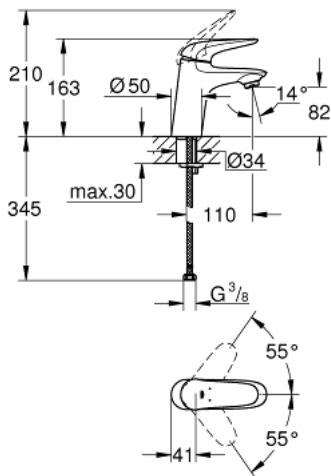

23 715 003 **EUROSTYLE SINGLE-LEVER BASIN MIXER 1/2"**
S-SIZE

PRODUCT DESCRIPTION

- Colour: chrome
- single hole installation
- solid metal lever
- GROHE SilkMove 35 mm ceramic cartridge
- adjustable flow rate limiter
- with temperature limiter
- GROHE LongLife finish
- GROHE EcoJoy - Less water, perfect flow
- maximum flow rate (at 3 bar): 5 l/min
- GROHE FastFixation rapid installation system
- smooth body
- flexible connection hoses

23 715 003 **EUROSTYLE SINGLE-LEVER BASIN MIXER 1/2"**
S-SIZE

SPARE PARTS, 11月 2015 – now

- 1: Solid metal lever (Spare part-nr. 46951000)
 - 2: Cap (Spare part-nr. 46492000)
 - 3: Screw coupling (Spare part-nr. 46460000)
 - 4: Cartridge (Spare part-nr. 46374000)
 - 5: Mousseur (Spare part-nr. 48159000)
 - 6: Shank mounting kit (Spare part-nr. 46671000)
 - 7: Socket spanner (Spare part-nr. 19332000)*
 - 8: Mounting wrench (Spare part-nr. 19017000)*
- * Optional accessories