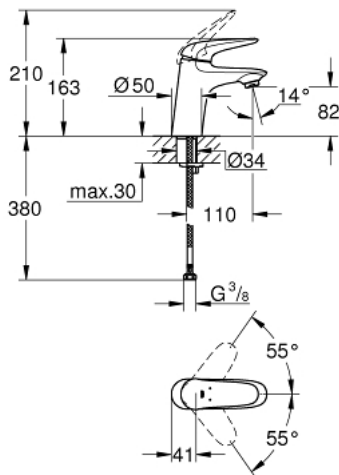

23 716 003 **EUROSTYLE SINGLE-LEVER BASIN MIXER**
S-SIZE

PRODUCT DESCRIPTION

- Colour: chrome
- single hole installation
- solid metal lever
- GROHE SilkMove 35 mm ceramic cartridge
- adjustable flow rate limiter
- with temperature limiter
- GROHE LongLife finish
- GROHE EcoJoy mousseur 5.7 l/min
- Protected Water Ways no contact of water with lead or nickel inside the tap
- GROHE FastFixation rapid installation system
- smooth body
- flexible connection hoses

23 716 003 **EUROSTYLE SINGLE-LEVER BASIN MIXER**
S-SIZE

SPARE PARTS, November 2015 – now

- 1: Solid metal lever (Spare part-nr. 46951000)
 - 2: Shield (Spare part-nr. 46492000)
 - 3: Screw ring (Spare part-nr. 46815000)
 - 4: Cartridge (Spare part-nr. 46374000)
 - 5: Mousseur (Spare part-nr. 48159000)
 - 6: Shank mounting kit (Spare part-nr. 46671000)
 - 7: Socket spanner (Spare part-nr. 19332000)*
 - 8: Mounting wrench (Spare part-nr. 19017000)*
- * Optional accessories