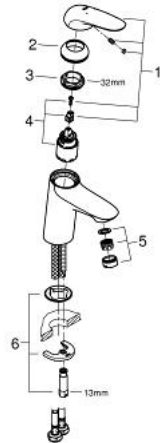

23 716 003 **EUROSTYLE SINGLE-LEVER BASIN MIXER**
S-SIZE

PRODUCT DESCRIPTION

- Colour: chrome
- single hole installation
- solid metal lever
- GROHE SilkMove 35 mm ceramic cartridge
- adjustable flow rate limiter
- with temperature limiter
- GROHE LongLife finish
- mousseur 5.7 l/min
- Protected Water Ways no contact of water with lead or nickel inside the tap
- GROHE FastFixation rapid installation system
- smooth body
- flexible connection hoses

23 716 003 **EUROSTYLE SINGLE-LEVER BASIN MIXER**
S-SIZE

SPARE PARTS, November 2015 – now

- 1: Solid metal lever (Spare part-nr. 46951000)
 - 2: Shield (Spare part-nr. 46492000)
 - 3: Screw ring (Spare part-nr. 46815000)
 - 4: Cartridge (Spare part-nr. 46374000)
 - 5: Mousseur (Spare part-nr. 48159000)
 - 6: Shank mounting kit (Spare part-nr. 46671000)
 - 7: Socket spanner (Spare part-nr. 19332000)*
 - 8: Mounting wrench (Spare part-nr. 19017000)*
- * Optional accessories