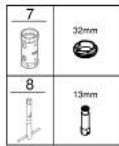

23 716 003 **EUROSTYLE SINGLE-LEVER BASIN MIXER**
S-SIZE

PRODUCT DESCRIPTION

- Colour: chrome
- single hole installation
- solid metal lever
- GROHE SilkMove 35 mm ceramic cartridge
- adjustable flow rate limiter
- with temperature limiter
- GROHE LongLife finish
- GROHE EcoJoy mousseur 5.7 l/min
- Protected Water Ways no contact of water with lead or nickel inside the tap
- GROHE FastFixation rapid installation system
- smooth body
- flexible connection hoses

23 716 003 **EUROSTYLE SINGLE-LEVER BASIN MIXER**
S-SIZE

SPARE PARTS, November 2015 – now

- 1: Solid metal lever (Spare part-nr. 46951000)
 - 2: Shield (Spare part-nr. 46492000)
 - 3: Screw ring (Spare part-nr. 46815000)
 - 4: Cartridge (Spare part-nr. 46374000)
 - 5: Mousseur (Spare part-nr. 48159000)
 - 6: Shank mounting kit (Spare part-nr. 46671000)
 - 7: Socket spanner (Spare part-nr. 19332000)*
 - 8: Mounting wrench (Spare part-nr. 19017000)*
- * Optional accessories