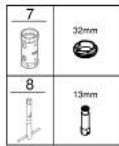

23 716 003 **EUROSTYLE SINGLE-LEVER BASIN MIXER**
S-SIZE

PRODUCT DESCRIPTION

- Colour: chrome
- single hole installation
- solid metal lever
- GROHE SilkMove 35 mm ceramic cartridge
- adjustable flow rate limiter
- with temperature limiter
- GROHE LongLife finish
- mousseur 5.7 l/min
- Protected Water Ways no contact of water with lead or nickel inside the tap
- GROHE FastFixation rapid installation system
- smooth body
- flexible connection hoses

23 716 003 **EUROSTYLE SINGLE-LEVER BASIN MIXER**
S-SIZE

SPARE PARTS, November 2015 – now

- 1: Solid metal lever (Spare part-nr. 46951000)
 - 2: Shield (Spare part-nr. 46492000)
 - 3: Screw ring (Spare part-nr. 46815000)
 - 4: Cartridge (Spare part-nr. 46374000)
 - 5: Mousseur (Spare part-nr. 48159000)
 - 6: Shank mounting kit (Spare part-nr. 46671000)
 - 7: Socket spanner (Spare part-nr. 19332000)*
 - 8: Mounting wrench (Spare part-nr. 19017000)*
- * Optional accessories