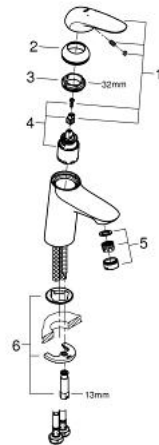

23 716 003 **EUROSTYLE SINGLE-LEVER BASIN MIXER**
S-SIZE

PRODUCT DESCRIPTION

- Colour: chrome
- single hole installation
- solid metal lever
- GROHE SilkMove 35 mm ceramic cartridge
- adjustable flow rate limiter
- with temperature limiter
- GROHE LongLife finish
- mousseur 5.7 l/min
- Protected Water Ways no contact of water with lead or nickel inside the tap
- GROHE FastFixation rapid installation system
- smooth body
- flexible connection hoses

23 716 003 **EUROSTYLE SINGLE-LEVER BASIN MIXER**
S-SIZE

SPARE PARTS, November 2015 – now

- 1: Solid metal lever (Spare part-nr. 46951000)
 - 2: Shield (Spare part-nr. 46492000)
 - 3: Screw ring (Spare part-nr. 46815000)
 - 4: Cartridge (Spare part-nr. 46374000)
 - 5: Mousseur (Spare part-nr. 48159000)
 - 6: Shank mounting kit (Spare part-nr. 46671000)
 - 7: Socket spanner (Spare part-nr. 19332000)*
 - 8: Mounting wrench (Spare part-nr. 19017000)*
- * Optional accessories