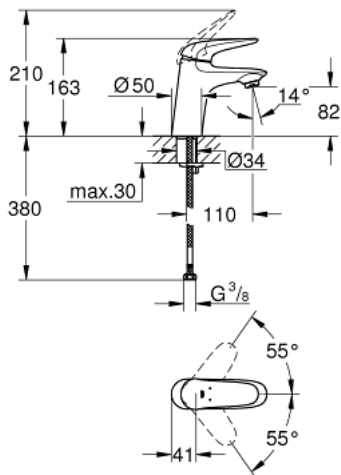

23 716 003 **EUROSTYLE SINGLE-LEVER BASIN MIXER**
S-SIZE

PRODUCT DESCRIPTION

- Colour: chrome
- single hole installation
- solid metal lever
- GROHE SilkMove 35 mm ceramic cartridge
- adjustable flow rate limiter
- with temperature limiter
- GROHE LongLife finish
- mousseur 5.7 l/min
- Protected Water Ways no contact of water with lead or nickel inside the tap
- GROHE FastFixation rapid installation system
- smooth body
- flexible connection hoses

23 716 003 **EUROSTYLE SINGLE-LEVER BASIN MIXER**
S-SIZE

SPARE PARTS, November 2015 – now

- 1: Solid metal lever (Spare part-nr. 46951000)
 - 2: Shield (Spare part-nr. 46492000)
 - 3: Screw ring (Spare part-nr. 46815000)
 - 4: Cartridge (Spare part-nr. 46374000)
 - 5: Mousseur (Spare part-nr. 48159000)
 - 6: Shank mounting kit (Spare part-nr. 46671000)
 - 7: Socket spanner (Spare part-nr. 19332000)*
 - 8: Mounting wrench (Spare part-nr. 19017000)*
- * Optional accessories