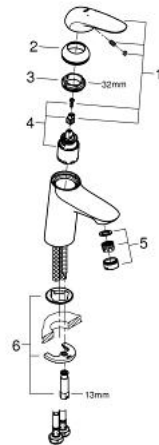

23 716 003 **EUROSTYLE SINGLE-LEVER BASIN MIXER**
S-SIZE

PRODUCT DESCRIPTION

- Colour: chrome
- single hole installation
- solid metal lever
- GROHE SilkMove 35 mm ceramic cartridge
- adjustable flow rate limiter
- with temperature limiter
- GROHE LongLife finish
- GROHE EcoJoy mousseur 5.7 l/min
- Protected Water Ways no contact of water with lead or nickel inside the tap
- GROHE FastFixation rapid installation system
- smooth body
- flexible connection hoses

23 716 003 **EUROSTYLE SINGLE-LEVER BASIN MIXER**
S-SIZE

SPARE PARTS, November 2015 – now

- 1: Solid metal lever (Spare part-nr. 46951000)
 - 2: Shield (Spare part-nr. 46492000)
 - 3: Screw ring (Spare part-nr. 46815000)
 - 4: Cartridge (Spare part-nr. 46374000)
 - 5: Mousseur (Spare part-nr. 48159000)
 - 6: Shank mounting kit (Spare part-nr. 46671000)
 - 7: Socket spanner (Spare part-nr. 19332000)*
 - 8: Mounting wrench (Spare part-nr. 19017000)*
- * Optional accessories