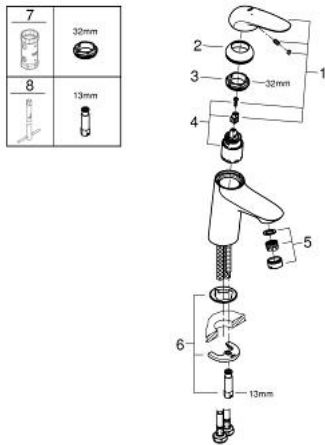

23 716 003 **EUROSTYLE SINGLE-LEVER BASIN MIXER 1/2"**
S-SIZE

PRODUCT DESCRIPTION

- Colour: chrome
- single hole installation
- solid metal lever
- GROHE SilkMove 35 mm ceramic cartridge
- adjustable flow rate limiter
- with temperature limiter
- GROHE LongLife finish
- mousseur 5.7 l/min
- Protected Water Ways no contact of water with lead or nickel inside the tap
- GROHE FastFixation rapid installation system
- smooth body
- flexible connection hoses

23 716 003 **EUROSTYLE SINGLE-LEVER BASIN MIXER 1/2"**
S-SIZE

SPARE PARTS, 11月 2015 – now

- 1: Solid metal lever (Spare part-nr. 46951000)
 - 2: Cap (Spare part-nr. 46492000)
 - 3: Screw ring (Spare part-nr. 46815000)
 - 4: Cartridge (Spare part-nr. 46374000)
 - 5: Mousseur (Spare part-nr. 48159000)
 - 6: Shank mounting kit (Spare part-nr. 46671000)
 - 7: Socket spanner (Spare part-nr. 19332000)*
 - 8: Mounting wrench (Spare part-nr. 19017000)*
- * Optional accessories