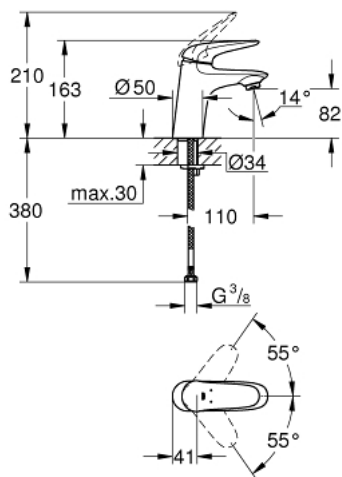

23 716 003 **EUROSTYLE SINGLE-LEVER BASIN MIXER 1/2"**
S-SIZE

PRODUCT DESCRIPTION

- Colour: chrome
- single hole installation
- solid metal lever
- GROHE SilkMove 35 mm ceramic cartridge
- adjustable flow rate limiter
- with temperature limiter
- GROHE LongLife finish
- mousseur 5.7 l/min
- Protected Water Ways no contact of water with lead or nickel inside the tap
- GROHE FastFixation rapid installation system
- smooth body
- flexible connection hoses

23 716 003 **EUROSTYLE SINGLE-LEVER BASIN MIXER 1/2"**
S-SIZE

SPARE PARTS, 11月 2015 – now

- 1: Solid metal lever (Spare part-nr. 46951000)
 - 2: Cap (Spare part-nr. 46492000)
 - 3: Screw ring (Spare part-nr. 46815000)
 - 4: Cartridge (Spare part-nr. 46374000)
 - 5: Mousseur (Spare part-nr. 48159000)
 - 6: Shank mounting kit (Spare part-nr. 46671000)
 - 7: Socket spanner (Spare part-nr. 19332000)*
 - 8: Mounting wrench (Spare part-nr. 19017000)*
- * Optional accessories