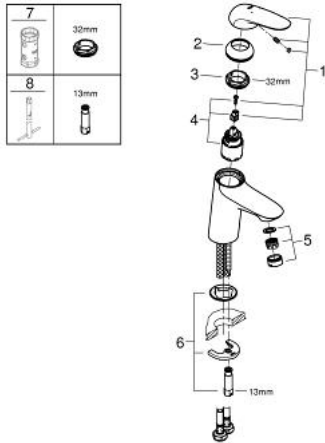

23 716 003 EUROSTYLE SINGLE-LEVER BASIN MIXER 1/2" S-SIZE

PRODUCT DESCRIPTION

- Colour: chrome
- single hole installation
- solid metal lever
- GROHE SilkMove 35 mm ceramic cartridge
- adjustable flow rate limiter
- with temperature limiter
- GROHE LongLife finish
- GROHE EcoJoy mousseur 5.7 l/min
- Protected Water Ways no contact of water with lead or nickel inside the tap
- GROHE FastFixation rapid installation system
- smooth body
- flexible connection hoses

23 716 003 **EUROSTYLE SINGLE-LEVER BASIN MIXER 1/2"**
S-SIZE

SPARE PARTS, 11月 2015 – now

- 1: Solid metal lever (Spare part-nr. 46951000)
 - 2: Cap (Spare part-nr. 46492000)
 - 3: Screw ring (Spare part-nr. 46815000)
 - 4: Cartridge (Spare part-nr. 46374000)
 - 5: Mousseur (Spare part-nr. 48159000)
 - 6: Shank mounting kit (Spare part-nr. 46671000)
 - 7: Socket spanner (Spare part-nr. 19332000)*
 - 8: Mounting wrench (Spare part-nr. 19017000)*
- * Optional accessories