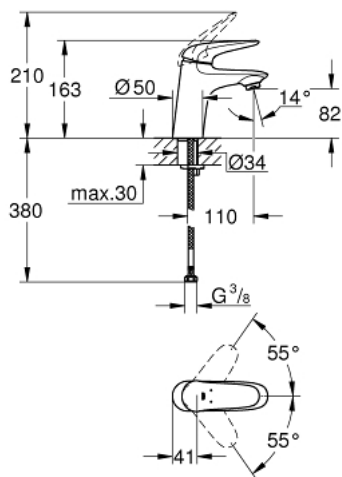

23 716 003 EUROSTYLE SINGLE-LEVER BASIN MIXER 1/2" S-SIZE

PRODUCT DESCRIPTION

- Colour: chrome
- single hole installation
- solid metal lever
- GROHE SilkMove 35 mm ceramic cartridge
- adjustable flow rate limiter
- with temperature limiter
- GROHE LongLife finish
- GROHE EcoJoy mousseur 5.7 l/min
- Protected Water Ways no contact of water with lead or nickel inside the tap
- GROHE FastFixation rapid installation system
- smooth body
- flexible connection hoses

23 716 003 **EUROSTYLE SINGLE-LEVER BASIN MIXER 1/2"**
S-SIZE

SPARE PARTS, 11月 2015 – now

- 1: Solid metal lever (Spare part-nr. 46951000)
 - 2: Cap (Spare part-nr. 46492000)
 - 3: Screw ring (Spare part-nr. 46815000)
 - 4: Cartridge (Spare part-nr. 46374000)
 - 5: Mousseur (Spare part-nr. 48159000)
 - 6: Shank mounting kit (Spare part-nr. 46671000)
 - 7: Socket spanner (Spare part-nr. 19332000)*
 - 8: Mounting wrench (Spare part-nr. 19017000)*
- * Optional accessories