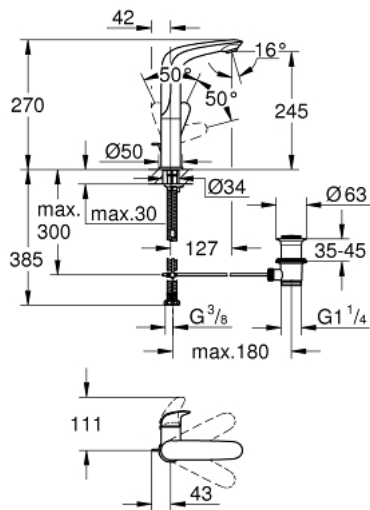

23 718 003 **EUROSTYLE SINGLE-LEVER BASIN MIXER 1/2"**  
**L-SIZE**

**PRODUCT DESCRIPTION**

- Colour: chrome
- single hole installation
- solid metal lever
- with temperature limiter
- GROHE LongLife finish
- GROHE EcoJoy - less water, perfect flow
- maximum flow rate (at 3 bar): 5 l/min
- GROHE FastFixation rapid installation system
- swivelling cast spout
- selectable swivel area : 0° / 150° / 360°
- pop-up waste set 1 1/4"

23 718 003 **EUROSTYLE SINGLE-LEVER BASIN MIXER 1/2"**  
**L-SIZE**

**SPARE PARTS**, June 2019 – now

- 1: Solid metal lever (Spare part-nr. 46953000)
  - 2: Fitting ring (Spare part-nr. 46715000)
  - 3: Cartridge (Spare part-nr. 46580000)
  - 4: Mousseur (Spare part-nr. 48159000)
  - 5: Pop-up rod (Spare part-nr. 46739000)
  - 6: Shank mounting kit (Spare part-nr. 46671000)
  - 7: Pop-up waste set 1 1/4" (Spare part-nr. 28910000)
  - 7.1: Plug (Spare part-nr. 07182000)
  - 7.2: Eccentric rod (Spare part-nr. 07052000)
  - 8: Eccentric rod (Spare part-nr. 07341000)\*
  - 9: Mounting wrench (Spare part-nr. 19017000)\*
- \* Optional accessories