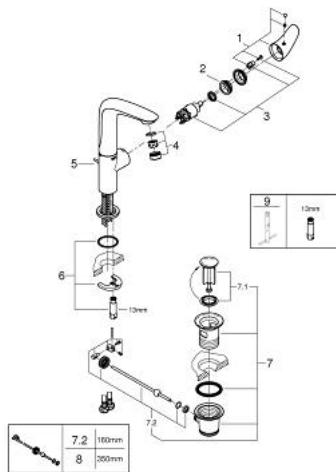

23 718 003 **EUROSTYLE SINGLE-LEVER BASIN MIXER 1/2"**  
**L-SIZE**

**PRODUCT DESCRIPTION**

- Colour: chrome
- single hole installation
- solid metal lever
- with temperature limiter
- GROHE LongLife finish
- GROHE EcoJoy - less water, perfect flow
- maximum flow rate (at 3 bar): 5 l/min
- GROHE FastFixation rapid installation system
- swivelling cast spout
- selectable swivel area : 0° / 150° / 360°
- pop-up waste set 1 1/4"

23 718 003 **EUROSTYLE SINGLE-LEVER BASIN MIXER 1/2"**  
**L-SIZE**

**SPARE PARTS**, June 2019 – now

- 1: Solid metal lever (Spare part-nr. 46953000)
  - 2: Fitting ring (Spare part-nr. 46715000)
  - 3: Cartridge (Spare part-nr. 46580000)
  - 4: Mousseur (Spare part-nr. 48159000)
  - 5: Pop-up rod (Spare part-nr. 46739000)
  - 6: Shank mounting kit (Spare part-nr. 46671000)
  - 7: Pop-up waste set 1 1/4" (Spare part-nr. 28910000)
  - 7.1: Plug (Spare part-nr. 07182000)
  - 7.2: Eccentric rod (Spare part-nr. 07052000)
  - 8: Eccentric rod (Spare part-nr. 07341000)\*
  - 9: Mounting wrench (Spare part-nr. 19017000)\*
- \* Optional accessories