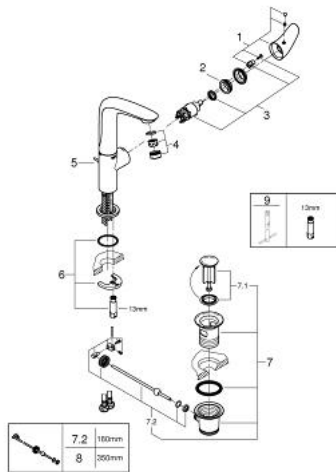

23 718 003 EUROSTYLE SINGLE-LEVER BASIN MIXER 1/2" L-SIZE

PRODUCT DESCRIPTION

- Colour: chrome
- single hole installation
- solid metal lever
- with temperature limiter
- GROHE LongLife finish
- GROHE EcoJoy - Less water, perfect flow
- maximum flow rate (at 3 bar): 5 l/min
- GROHE FastFixation rapid installation system
- swivel cast spout
- swivel area 360°
- pop-up waste set 1 1/4"

23 718 003 EUROSTYLE SINGLE-LEVER BASIN MIXER 1/2" L-SIZE

SPARE PARTS, 6月 2019 – now

- 1: Solid metal lever (Spare part-nr. 46953000)
- 2: Fitting ring (Spare part-nr. 46715000)
- 3: Cartridge (Spare part-nr. 46580000)
- 4: Mousseur (Spare part-nr. 48159000)
- 5: Pop-up rod (Spare part-nr. 46739000)
- 6: Shank mounting kit (Spare part-nr. 46671000)
- 7: Waste set 1 1/4" (Spare part-nr. 28910000)
- 7.1: Plug (Spare part-nr. 07182000)
- 7.2: Eccentric rod (Spare part-nr. 07052000)
- 8: Eccentric rod (Spare part-nr. 07341000)*
- 9: Mounting wrench (Spare part-nr. 19017000)*