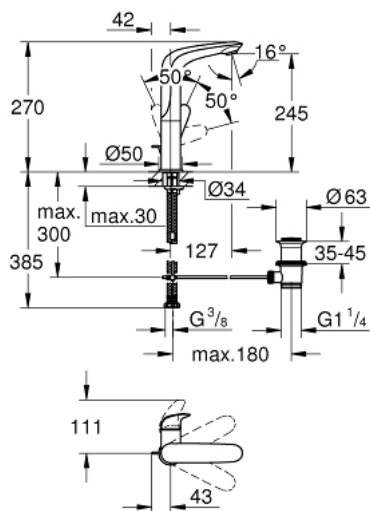

23 718 003 EUROSTYLE SINGLE-LEVER BASIN MIXER 1/2" L-SIZE

PRODUCT DESCRIPTION

- Colour: chrome
- single hole installation
- solid metal lever
- with temperature limiter
- GROHE LongLife finish
- GROHE EcoJoy - Less water, perfect flow
- maximum flow rate (at 3 bar): 5 l/min
- GROHE FastFixation rapid installation system
- swivel cast spout
- swivel area 360°
- pop-up waste set 1 1/4"

23 718 003 EUROSTYLE SINGLE-LEVER BASIN MIXER 1/2" L-SIZE

SPARE PARTS, 6月 2019 – now

- 1: Solid metal lever (Spare part-nr. 46953000)
- 2: Fitting ring (Spare part-nr. 46715000)
- 3: Cartridge (Spare part-nr. 46580000)
- 4: Mousseur (Spare part-nr. 48159000)
- 5: Pop-up rod (Spare part-nr. 46739000)
- 6: Shank mounting kit (Spare part-nr. 46671000)
- 7: Waste set 1 1/4" (Spare part-nr. 28910000)
- 7.1: Plug (Spare part-nr. 07182000)
- 7.2: Eccentric rod (Spare part-nr. 07052000)
- 8: Eccentric rod (Spare part-nr. 07341000)*
- 9: Mounting wrench (Spare part-nr. 19017000)*