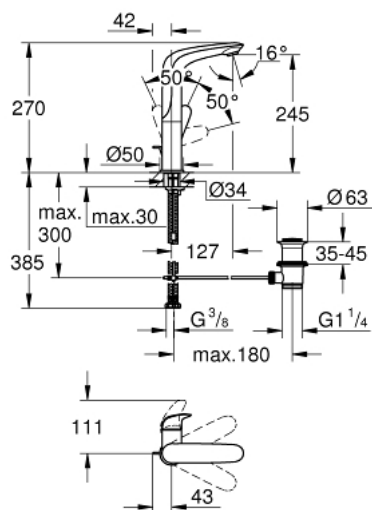

23 718 LS3 EUROSTYLE SINGLE-LEVER BASIN MIXER 1/2" L-SIZE

PRODUCT DESCRIPTION

- Colour: moon white/chrome
- single hole installation
- solid metal lever
- with temperature limiter
- GROHE LongLife finish
- mousseur 5.7 l/min
- GROHE FastFixation rapid installation system
- swivelling cast spout
- selectable swivel area : 0° / 150° / 360°
- pop-up waste set 1 1/4"

23 718 LS3 EUROSTYLE SINGLE-LEVER BASIN MIXER 1/2" L-SIZE

SPARE PARTS, November 2015 – now

- 1: Solid metal lever (Spare part-nr. 46953LS0)
 - 2: Fitting ring (Spare part-nr. 07419000)
 - 3: Cartridge (Spare part-nr. 46580000)
 - 4: Mousseur (Spare part-nr. 13961000)
 - 5: Pop-up rod (Spare part-nr. 46739000)
 - 6: Shank mounting kit (Spare part-nr. 46671000)
 - 7: Pop-up waste set 1 1/4" (Spare part-nr. 28910000)
 - 7.1: Plug (Spare part-nr. 07182000)
 - 7.2: Eccentric rod (Spare part-nr. 07052000)
 - 8: Eccentric rod (Spare part-nr. 07341000)*
 - 9: Mounting wrench (Spare part-nr. 19017000)*
- * Optional accessories