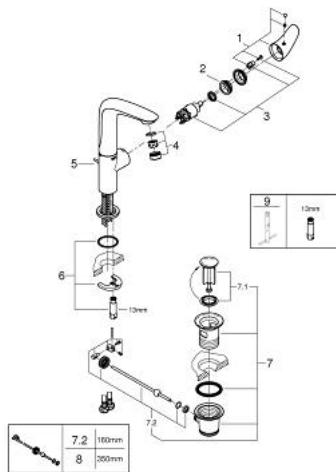

23 718 LS3 EUROSTYLE SINGLE-LEVER BASIN MIXER 1/2" L-SIZE

PRODUCT DESCRIPTION

- Colour: moon white/chrome
- single hole installation
- solid metal lever
- with temperature limiter
- GROHE LongLife finish
- mousseur 5.7 l/min
- GROHE FastFixation rapid installation system
- swivelling cast spout
- selectable swivel area : 0° / 150° / 360°
- pop-up waste set 1 1/4"

23 718 LS3 EUROSTYLE SINGLE-LEVER BASIN MIXER 1/2" L-SIZE

SPARE PARTS, November 2015 – now

- 1: Solid metal lever (Spare part-nr. 46953LS0)
 - 2: Fitting ring (Spare part-nr. 07419000)
 - 3: Cartridge (Spare part-nr. 46580000)
 - 4: Mousseur (Spare part-nr. 13961000)
 - 5: Pop-up rod (Spare part-nr. 46739000)
 - 6: Shank mounting kit (Spare part-nr. 46671000)
 - 7: Pop-up waste set 1 1/4" (Spare part-nr. 28910000)
 - 7.1: Plug (Spare part-nr. 07182000)
 - 7.2: Eccentric rod (Spare part-nr. 07052000)
 - 8: Eccentric rod (Spare part-nr. 07341000)*
 - 9: Mounting wrench (Spare part-nr. 19017000)*
- * Optional accessories