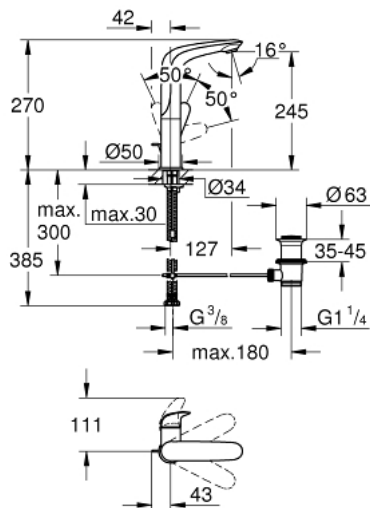

23 718 LS3 EUROSTYLE SINGLE-LEVER BASIN MIXER 1/2" L-SIZE

PRODUCT DESCRIPTION

- Colour: moon white/chrome
- single hole installation
- solid metal lever
- with temperature limiter
- GROHE LongLife finish
- mousseur 5.7 l/min
- GROHE FastFixation rapid installation system
- swivel cast spout
- swivel area 360°
- pop-up waste set 1 1/4"

23 718 LS3 EUROSTYLE SINGLE-LEVER BASIN MIXER 1/2" L-SIZE

SPARE PARTS, 11月 2015 – now

- 1: Solid metal lever (Spare part-nr. 46953LS0)
- 2: Fitting ring (Spare part-nr. 07419000)
- 3: Cartridge (Spare part-nr. 46580000)
- 4: Mousseur (Spare part-nr. 13961000)
- 5: Pop-up rod (Spare part-nr. 46739000)
- 6: Shank mounting kit (Spare part-nr. 46671000)
- 7: Waste set 1 1/4" (Spare part-nr. 28910000)
- 7.1: Plug (Spare part-nr. 07182000)
- 7.2: Eccentric rod (Spare part-nr. 07052000)
- 8: Eccentric rod (Spare part-nr. 07341000)*
- 9: Mounting wrench (Spare part-nr. 19017000)*