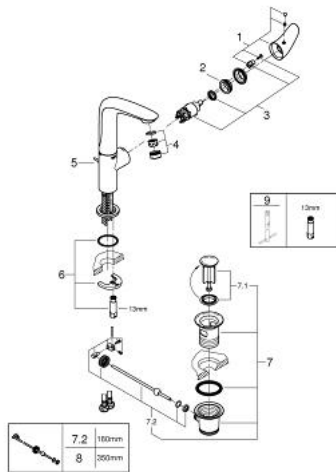

23 718 LS3 EUROSTYLE SINGLE-LEVER BASIN MIXER 1/2" L-SIZE

PRODUCT DESCRIPTION

- Colour: moon white/chrome
- single hole installation
- solid metal lever
- with temperature limiter
- GROHE LongLife finish
- mousseur 5.7 l/min
- GROHE FastFixation rapid installation system
- swivel cast spout
- swivel area 360°
- pop-up waste set 1 1/4"

23 718 LS3 EUROSTYLE SINGLE-LEVER BASIN MIXER 1/2" L-SIZE

SPARE PARTS, 11月 2015 – now

- 1: Solid metal lever (Spare part-nr. 46953LS0)
- 2: Fitting ring (Spare part-nr. 07419000)
- 3: Cartridge (Spare part-nr. 46580000)
- 4: Mousseur (Spare part-nr. 13961000)
- 5: Pop-up rod (Spare part-nr. 46739000)
- 6: Shank mounting kit (Spare part-nr. 46671000)
- 7: Waste set 1 1/4" (Spare part-nr. 28910000)
- 7.1: Plug (Spare part-nr. 07182000)
- 7.2: Eccentric rod (Spare part-nr. 07052000)
- 8: Eccentric rod (Spare part-nr. 07341000)*
- 9: Mounting wrench (Spare part-nr. 19017000)*