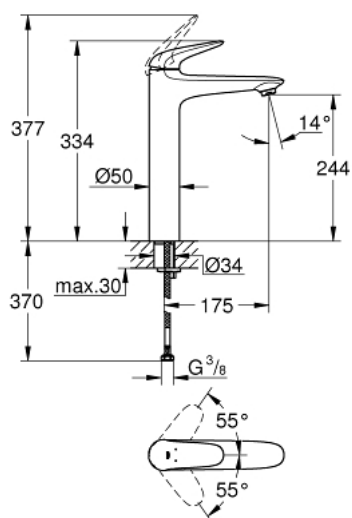

23 719 003 **EUROSTYLE SINGLE-LEVER BASIN MIXER 1/2"**
XL-SIZE

PRODUCT DESCRIPTION

- Colour: chrome
- single hole installation
- solid metal lever
- for free standing basins
- GROHE SilkMove 35 mm ceramic cartridge
- with temperature limiter
- GROHE LongLife finish
- GROHE EcoJoy - less water, perfect flow
- maximum flow rate (at 3 bar): 5 l/min
- GROHE FastFixation rapid installation system
- smooth body
- flexible connection hoses

23 719 003 **EUROSTYLE SINGLE-LEVER BASIN MIXER 1/2"**
XL-SIZE

SPARE PARTS, November 2015 – now

- 1: Solid metal lever (Spare part-nr. 46951000)
 - 2: Shield (Spare part-nr. 46492000)
 - 3: Screw coupling (Spare part-nr. 46460000)
 - 4: Cartridge (Spare part-nr. 46374000)
 - 5: Flow straightener (Spare part-nr. 46837000)
 - 6: Shank mounting kit (Spare part-nr. 46671000)
 - 7: Socket spanner (Spare part-nr. 19332000)*
 - 8: Mounting wrench (Spare part-nr. 19017000)*
- * Optional accessories