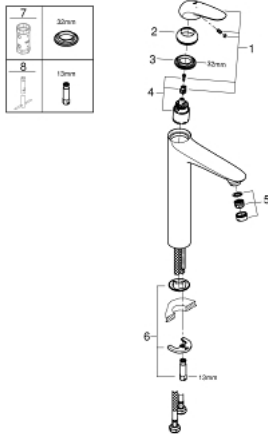

23 719 003 **EUROSTYLE SINGLE-LEVER BASIN MIXER 1/2"**
XL-SIZE

PRODUCT DESCRIPTION

- Colour: chrome
- single hole installation
- solid metal lever
- for free standing basins
- GROHE SilkMove 35 mm ceramic cartridge
- with temperature limiter
- GROHE LongLife finish
- GROHE EcoJoy - less water, perfect flow
- maximum flow rate (at 3 bar): 5 l/min
- GROHE FastFixation rapid installation system
- smooth body
- flexible connection hoses

23 719 003 **EUROSTYLE SINGLE-LEVER BASIN MIXER 1/2"**
XL-SIZE

SPARE PARTS, November 2015 – now

- 1: Solid metal lever (Spare part-nr. 46951000)
 - 2: Shield (Spare part-nr. 46492000)
 - 3: Screw coupling (Spare part-nr. 46460000)
 - 4: Cartridge (Spare part-nr. 46374000)
 - 5: Flow straightener (Spare part-nr. 46837000)
 - 6: Shank mounting kit (Spare part-nr. 46671000)
 - 7: Socket spanner (Spare part-nr. 19332000)*
 - 8: Mounting wrench (Spare part-nr. 19017000)*
- * Optional accessories