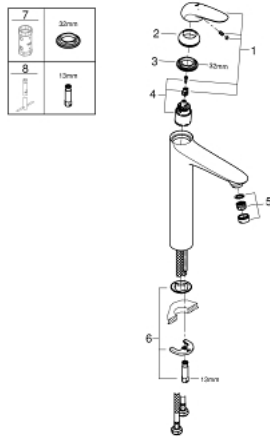

## 23 719 003 EUROSTYLE SINGLE-LEVER BASIN MIXER 1/2" XL-SIZE

### PRODUCT DESCRIPTION

- Colour: chrome
- single hole installation
- solid metal lever
- for free-standing basins
- GROHE SilkMove 35 mm ceramic cartridge
- with temperature limiter
- GROHE LongLife finish
- GROHE EcoJoy - Less water, perfect flow
- maximum flow rate (at 3 bar): 5 l/min
- GROHE FastFixation rapid installation system
- smooth body
- flexible connection hoses

### SPARE PARTS, 11月 2015 – now

- 1: Solid metal lever (Spare part-nr. 46951000)
  - 2: Cap (Spare part-nr. 46492000)
  - 3: Screw coupling (Spare part-nr. 46460000)
  - 4: Cartridge (Spare part-nr. 46374000)
  - 5: Flow straightener (Spare part-nr. 46837000)
  - 6: Shank mounting kit (Spare part-nr. 46671000)
  - 7: Socket spanner (Spare part-nr. 19332000)\*
  - 8: Mounting wrench (Spare part-nr. 19017000)\*
- \* Optional accessories