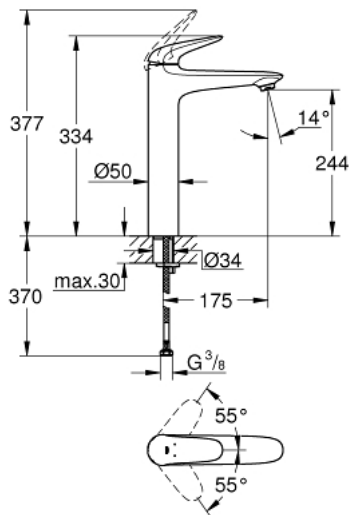

## 23 719 003 EUROSTYLE SINGLE-LEVER BASIN MIXER 1/2" XL-SIZE

### PRODUCT DESCRIPTION

- Colour: chrome
- single hole installation
- solid metal lever
- for free-standing basins
- GROHE SilkMove 35 mm ceramic cartridge
- with temperature limiter
- GROHE LongLife finish
- GROHE EcoJoy - Less water, perfect flow
- maximum flow rate (at 3 bar): 5 l/min
- GROHE FastFixation rapid installation system
- smooth body
- flexible connection hoses

### SPARE PARTS, 11月 2015 – now

- 1: Solid metal lever (Spare part-nr. 46951000)
  - 2: Cap (Spare part-nr. 46492000)
  - 3: Screw coupling (Spare part-nr. 46460000)
  - 4: Cartridge (Spare part-nr. 46374000)
  - 5: Flow straightener (Spare part-nr. 46837000)
  - 6: Shank mounting kit (Spare part-nr. 46671000)
  - 7: Socket spanner (Spare part-nr. 19332000)\*
  - 8: Mounting wrench (Spare part-nr. 19017000)\*
- \* Optional accessories