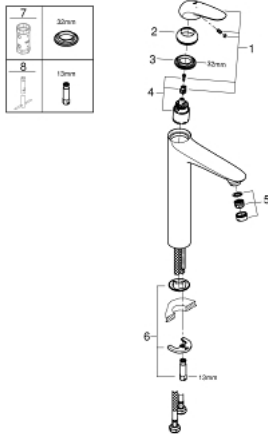

23 719 LS3 EUROSTYLE SINGLE-LEVER BASIN MIXER 1/2" XL-SIZE

PRODUCT DESCRIPTION

- Colour: moon white/chrome
- single hole installation
- solid metal lever
- for free standing basins
- GROHE SilkMove 35 mm ceramic cartridge
- with temperature limiter
- GROHE LongLife finish
- mousseur 5.7 l/min
- GROHE FastFixation rapid installation system
- smooth body
- flexible connection hoses

23 719 LS3 EUROSTYLE SINGLE-LEVER BASIN MIXER 1/2" XL-SIZE

SPARE PARTS, November 2015 – now

- 1: Solid metal lever (Spare part-nr. 46951LS0)
 - 2: Shield (Spare part-nr. 46492000)
 - 3: Screw coupling (Spare part-nr. 46460000)
 - 4: Cartridge (Spare part-nr. 46374000)
 - 5: Flow straightener (Spare part-nr. 46837000)
 - 6: Shank mounting kit (Spare part-nr. 46671000)
 - 7: Socket spanner (Spare part-nr. 19332000)*
 - 8: Mounting wrench (Spare part-nr. 19017000)*
- * Optional accessories