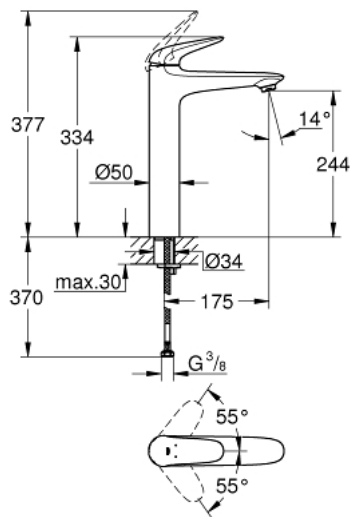

23 719 LS3 EUROSTYLE SINGLE-LEVER BASIN MIXER 1/2" XL-SIZE

PRODUCT DESCRIPTION

- Colour: moon white/chrome
- single hole installation
- solid metal lever
- for free standing basins
- GROHE SilkMove 35 mm ceramic cartridge
- with temperature limiter
- GROHE LongLife finish
- mousseur 5.7 l/min
- GROHE FastFixation rapid installation system
- smooth body
- flexible connection hoses

23 719 LS3 EUROSTYLE SINGLE-LEVER BASIN MIXER 1/2" XL-SIZE

SPARE PARTS, November 2015 – now

- 1: Solid metal lever (Spare part-nr. 46951LS0)
 - 2: Shield (Spare part-nr. 46492000)
 - 3: Screw coupling (Spare part-nr. 46460000)
 - 4: Cartridge (Spare part-nr. 46374000)
 - 5: Flow straightener (Spare part-nr. 46837000)
 - 6: Shank mounting kit (Spare part-nr. 46671000)
 - 7: Socket spanner (Spare part-nr. 19332000)*
 - 8: Mounting wrench (Spare part-nr. 19017000)*
- * Optional accessories