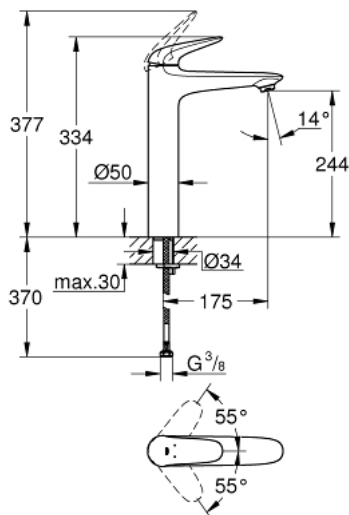

## 23 719 LS3 EUROSTYLE SINGLE-LEVER BASIN MIXER 1/2" XL-SIZE

### PRODUCT DESCRIPTION

- Colour: moon white/chrome
- single hole installation
- solid metal lever
- for free-standing basins
- GROHE SilkMove 35 mm ceramic cartridge
- with temperature limiter
- GROHE LongLife finish
- mousseur 5.7 l/min
- GROHE FastFixation rapid installation system
- smooth body
- flexible connection hoses

### SPARE PARTS, 11月 2015 – now

- 1: Solid metal lever (Spare part-nr. 46951LS0)
  - 2: Cap (Spare part-nr. 46492000)
  - 3: Screw coupling (Spare part-nr. 46460000)
  - 4: Cartridge (Spare part-nr. 46374000)
  - 5: Flow straightener (Spare part-nr. 46837000)
  - 6: Shank mounting kit (Spare part-nr. 46671000)
  - 7: Socket spanner (Spare part-nr. 19332000)\*
  - 8: Mounting wrench (Spare part-nr. 19017000)\*
- \* Optional accessories