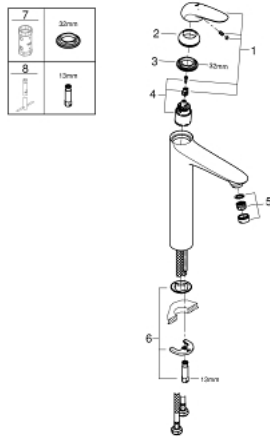

## 23 719 LS3 EUROSTYLE SINGLE-LEVER BASIN MIXER 1/2" XL-SIZE

### PRODUCT DESCRIPTION

- Colour: moon white/chrome
- single hole installation
- solid metal lever
- for free-standing basins
- GROHE SilkMove 35 mm ceramic cartridge
- with temperature limiter
- GROHE LongLife finish
- mousseur 5.7 l/min
- GROHE FastFixation rapid installation system
- smooth body
- flexible connection hoses

### SPARE PARTS, 11月 2015 – now

- 1: Solid metal lever (Spare part-nr. 46951LS0)
  - 2: Cap (Spare part-nr. 46492000)
  - 3: Screw coupling (Spare part-nr. 46460000)
  - 4: Cartridge (Spare part-nr. 46374000)
  - 5: Flow straightener (Spare part-nr. 46837000)
  - 6: Shank mounting kit (Spare part-nr. 46671000)
  - 7: Socket spanner (Spare part-nr. 19332000)\*
  - 8: Mounting wrench (Spare part-nr. 19017000)\*
- \* Optional accessories