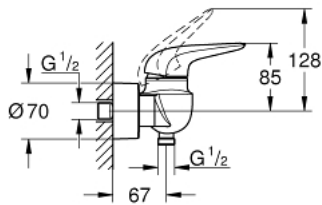

23 722 003 EUROSTYLE SINGLE-LEVER SHOWER MIXER

PRODUCT DESCRIPTION

- Colour: chrome
- wall mounted
- solid metal lever
- GROHE SilkMove 35 mm ceramic cartridge
- with temperature limiter
- GROHE LongLife finish
- adjustable flow rate limiter
- shower outlet 1/2" with integrated non-return valve
- covered S-unions
- metal wall escutcheons
- Protected against backflow

23 722 003 EUROSTYLE SINGLE-LEVER SHOWER MIXER

SPARE PARTS, November 2015 – now

1: Solid metal lever (Spare part-nr. 46954000)

2: Shield (Spare part-nr. 46436000)

3: Screw coupling (Spare part-nr. 46460000)

4: Cartridge (Spare part-nr. 46374000)

5: Non-return valve (Spare part-nr. 48276000)

6: Screw joint (Spare part-nr. 45044000)

7: S-union (Spare part-nr. 12693000)

8: Socket spanner (Spare part-nr. 19332000)*

9: Extension set 1/2", 30 mm (Spare part-nr. 46238000)*

10: Special spanner (Spare part-nr. 19377000)*

* Optional accessories