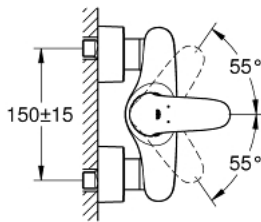

23 722 003 EUROSTYLE SINGLE-LEVER SHOWER MIXER

PRODUCT DESCRIPTION

- Colour: chrome
- wall mounted
- solid metal lever
- GROHE SilkMove 35 mm ceramic cartridge
- with temperature limiter
- GROHE LongLife finish
- adjustable flow rate limiter
- shower outlet 1/2" with integrated non-return valve
- covered S-unions
- metal wall escutcheons
- Protected against backflow

23 722 003 EUROSTYLE SINGLE-LEVER SHOWER MIXER

SPARE PARTS, November 2015 – now

1: Solid metal lever (Spare part-nr. 46954000)

2: Shield (Spare part-nr. 46436000)

3: Screw coupling (Spare part-nr. 46460000)

4: Cartridge (Spare part-nr. 46374000)

5: Non-return valve (Spare part-nr. 48276000)

6: Screw joint (Spare part-nr. 45044000)

7: S-union (Spare part-nr. 12693000)

8: Socket spanner (Spare part-nr. 19332000)*