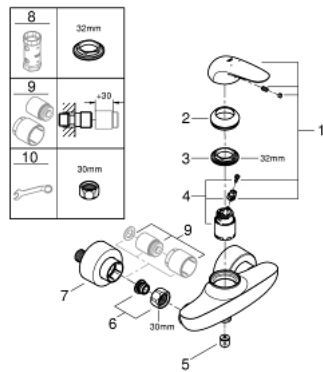

23 722 003 EUROSTYLE SINGLE-LEVER SHOWER MIXER 1/2"

PRODUCT DESCRIPTION

- Colour: chrome
- wall mounted
- solid metal lever
- GROHE SilkMove 35 mm ceramic cartridge
- with temperature limiter
- GROHE LongLife finish
- adjustable flow rate limiter
- shower outlet 1/2" with integrated non-return valve
- covered S-unions
- metal wall escutcheons
- protected against backflow

23 722 003 EUROSTYLE SINGLE-LEVER SHOWER MIXER 1/2"

SPARE PARTS, 11月 2015 – now

- 1: Solid metal lever (Spare part-nr. 46954000)
 - 2: Cap (Spare part-nr. 46436000)
 - 3: Screw coupling (Spare part-nr. 46460000)
 - 4: Cartridge (Spare part-nr. 46374000)
 - 5: Non-return valve (Spare part-nr. 48276000)
 - 6: Screw connection 1/2" (Spare part-nr. 45044000)
 - 7: S-union (Spare part-nr. 12693000)
 - 8: Socket spanner (Spare part-nr. 19332000)*
 - 9: Extension set, 30 mm (Spare part-nr. 46238000)*
 - 10: Special spanner (Spare part-nr. 19377000)*
- * Optional accessories