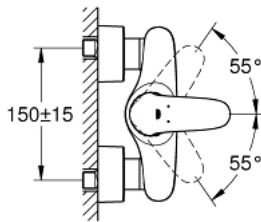

23 722 003 EUROSTYLE SINGLE-LEVER SHOWER MIXER 1/2"

PRODUCT DESCRIPTION

- Colour: chrome
- wall mounted
- solid metal lever
- GROHE SilkMove 35 mm ceramic cartridge
- with temperature limiter
- GROHE LongLife finish
- adjustable flow rate limiter
- shower outlet 1/2" with integrated non-return valve
- covered S-unions
- metal wall escutcheons
- protected against backflow

23 722 003 EUROSTYLE SINGLE-LEVER SHOWER MIXER 1/2"

SPARE PARTS, 11月 2015 – now

- 1: Solid metal lever (Spare part-nr. 46954000)
 - 2: Cap (Spare part-nr. 46436000)
 - 3: Screw coupling (Spare part-nr. 46460000)
 - 4: Cartridge (Spare part-nr. 46374000)
 - 5: Non-return valve (Spare part-nr. 48276000)
 - 6: Screw connection 1/2" (Spare part-nr. 45044000)
 - 7: S-union (Spare part-nr. 12693000)
 - 8: Socket spanner (Spare part-nr. 19332000)*
 - 9: Extension set, 30 mm (Spare part-nr. 46238000)*
 - 10: Special spanner (Spare part-nr. 19377000)*
- * Optional accessories