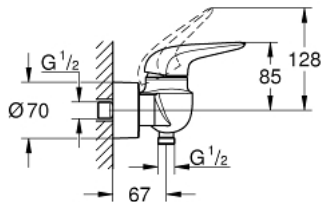

23 722 003 EUROSTYLE SINGLE-LEVER SHOWER MIXER 1/2"

PRODUCT DESCRIPTION

- Colour: chrome
- wall mounted
- solid metal lever
- GROHE SilkMove 35 mm ceramic cartridge
- with temperature limiter
- GROHE LongLife finish
- adjustable flow rate limiter
- shower outlet 1/2" with integrated non-return valve
- covered S-unions
- metal wall escutcheons
- protected against backflow

23 722 003 EUROSTYLE SINGLE-LEVER SHOWER MIXER 1/2"

SPARE PARTS, 11月 2015 – now

- 1: Solid metal lever (Spare part-nr. 46954000)
 - 2: Cap (Spare part-nr. 46436000)
 - 3: Screw coupling (Spare part-nr. 46460000)
 - 4: Cartridge (Spare part-nr. 46374000)
 - 5: Non-return valve (Spare part-nr. 48276000)
 - 6: Screw connection 1/2" (Spare part-nr. 45044000)
 - 7: S-union (Spare part-nr. 12693000)
 - 8: Socket spanner (Spare part-nr. 19332000)*
 - 9: Extension set, 30 mm (Spare part-nr. 46238000)*
 - 10: Special spanner (Spare part-nr. 19377000)*
- * Optional accessories