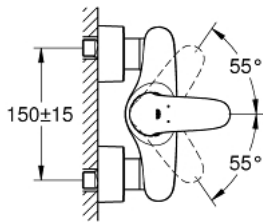

## 23 722 LS3 EUROSTYLE SINGLE-LEVER SHOWER MIXER

### PRODUCT DESCRIPTION

- Colour: moon white/chrome
- wall mounted
- solid metal lever
- GROHE SilkMove 35 mm ceramic cartridge
- with temperature limiter
- GROHE LongLife finish
- adjustable flow rate limiter
- shower outlet 1/2" with integrated non-return valve
- covered S-unions
- metal wall escutcheons
- Protected against backflow

### SPARE PARTS, November 2015 – now

- 1: Solid metal lever (Spare part-nr. 46954LS0)
- 2: Shield (Spare part-nr. 46436000)
- 3: Screw coupling (Spare part-nr. 46460000)
- 4: Cartridge (Spare part-nr. 46374000)
- 5: Non-return valve (Spare part-nr. 48276000)
- 6: Screw joint (Spare part-nr. 45044000)
- 7: S-union (Spare part-nr. 12693LS0)
- 8: Socket spanner (Spare part-nr. 19332000)\*
- 9: Extension set 1/2", 30 mm (Spare part-nr. 46238000)\*
- 10: Special spanner (Spare part-nr. 19377000)\*