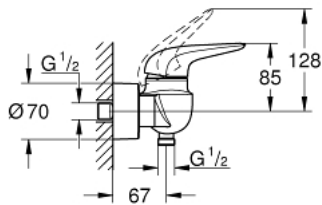

## 23 722 LS3 EUROSTYLE SINGLE-LEVER SHOWER MIXER

### PRODUCT DESCRIPTION

- Colour: moon white/chrome
- wall mounted
- solid metal lever
- GROHE SilkMove 35 mm ceramic cartridge
- with temperature limiter
- GROHE LongLife finish
- adjustable flow rate limiter
- shower outlet 1/2" with integrated non-return valve
- covered S-unions
- metal wall escutcheons
- Protected against backflow

### SPARE PARTS, November 2015 – now

- 1: Solid metal lever (Spare part-nr. 46954LS0)
- 2: Shield (Spare part-nr. 46436000)
- 3: Screw coupling (Spare part-nr. 46460000)
- 4: Cartridge (Spare part-nr. 46374000)
- 5: Non-return valve (Spare part-nr. 48276000)
- 6: Screw joint (Spare part-nr. 45044000)
- 7: S-union (Spare part-nr. 12693LS0)
- 8: Socket spanner (Spare part-nr. 19332000)\*
- 9: Extension set 1/2", 30 mm (Spare part-nr. 46238000)\*
- 10: Special spanner (Spare part-nr. 19377000)\*