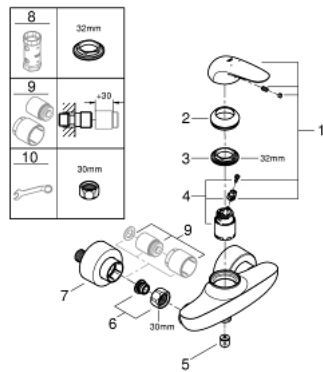

23 722 LS3 EUROSTYLE SINGLE-LEVER SHOWER MIXER 1/2"

PRODUCT DESCRIPTION

- Colour: moon white/chrome
- wall mounted
- solid metal lever
- GROHE SilkMove 35 mm ceramic cartridge
- with temperature limiter
- GROHE LongLife finish
- adjustable flow rate limiter
- shower outlet 1/2" with integrated non-return valve
- covered S-unions
- metal wall escutcheons
- protected against backflow

23 722 LS3 EUROSTYLE SINGLE-LEVER SHOWER MIXER 1/2"

SPARE PARTS, 11月 2015 – now

- 1: Solid metal lever (Spare part-nr. 46954LS0)
 - 2: Cap (Spare part-nr. 46436000)
 - 3: Screw coupling (Spare part-nr. 46460000)
 - 4: Cartridge (Spare part-nr. 46374000)
 - 5: Non-return valve (Spare part-nr. 48276000)
 - 6: Screw connection 1/2" (Spare part-nr. 45044000)
 - 7: S-union (Spare part-nr. 12693LS0)
 - 8: Socket spanner (Spare part-nr. 19332000)*
 - 9: Extension set, 30 mm (Spare part-nr. 46238000)*
 - 10: Special spanner (Spare part-nr. 19377000)*
- * Optional accessories