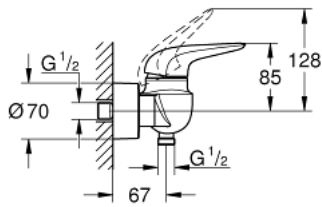

23 722 LS3 EUROSTYLE SINGLE-LEVER SHOWER MIXER 1/2"

PRODUCT DESCRIPTION

- Colour: moon white/chrome
- wall mounted
- solid metal lever
- GROHE SilkMove 35 mm ceramic cartridge
- with temperature limiter
- GROHE LongLife finish
- adjustable flow rate limiter
- shower outlet 1/2" with integrated non-return valve
- covered S-unions
- metal wall escutcheons
- protected against backflow

23 722 LS3 EUROSTYLE SINGLE-LEVER SHOWER MIXER 1/2"

SPARE PARTS, 11月 2015 – now

- 1: Solid metal lever (Spare part-nr. 46954LS0)
 - 2: Cap (Spare part-nr. 46436000)
 - 3: Screw coupling (Spare part-nr. 46460000)
 - 4: Cartridge (Spare part-nr. 46374000)
 - 5: Non-return valve (Spare part-nr. 48276000)
 - 6: Screw connection 1/2" (Spare part-nr. 45044000)
 - 7: S-union (Spare part-nr. 12693LS0)
 - 8: Socket spanner (Spare part-nr. 19332000)*
 - 9: Extension set, 30 mm (Spare part-nr. 46238000)*
 - 10: Special spanner (Spare part-nr. 19377000)*
- * Optional accessories