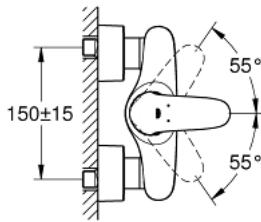

23 722 LS3 EUROSTYLE SINGLE-LEVER SHOWER MIXER 1/2"

PRODUCT DESCRIPTION

- Colour: moon white/chrome
- wall mounted
- solid metal lever
- GROHE SilkMove 35 mm ceramic cartridge
- with temperature limiter
- GROHE LongLife finish
- adjustable flow rate limiter
- shower outlet 1/2" with integrated non-return valve
- covered S-unions
- metal wall escutcheons
- protected against backflow

23 722 LS3 EUROSTYLE SINGLE-LEVER SHOWER MIXER 1/2"

SPARE PARTS, 11月 2015 – now

- 1: Solid metal lever (Spare part-nr. 46954LS0)
 - 2: Cap (Spare part-nr. 46436000)
 - 3: Screw coupling (Spare part-nr. 46460000)
 - 4: Cartridge (Spare part-nr. 46374000)
 - 5: Non-return valve (Spare part-nr. 48276000)
 - 6: Screw connection 1/2" (Spare part-nr. 45044000)
 - 7: S-union (Spare part-nr. 12693LS0)
 - 8: Socket spanner (Spare part-nr. 19332000)*
 - 9: Extension set, 30 mm (Spare part-nr. 46238000)*
 - 10: Special spanner (Spare part-nr. 19377000)*
- * Optional accessories