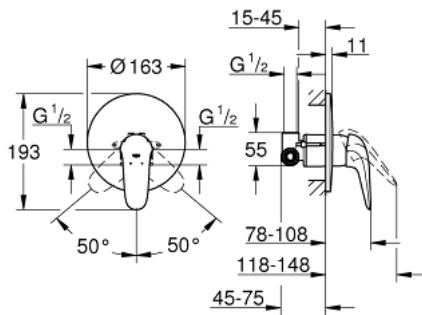

## 23 725 003 EUROSTYLE SINGLE-LEVER SHOWER MIXER

### PRODUCT DESCRIPTION

- Colour: chrome
- wall installation
- consists of:
  - set for final installation
  - (19 507 003)
  - with concealed body
  - solid metal lever
  - GROHE SilkMove 46 mm ceramic cartridge
  - adjustable flow rate limiter
  - GROHE LongLife finish
  - metal wall escutcheon
  - escutcheon- and shaft-sealing
  - GROHE FastFixation covered fixation
  - optional temperature limiter ref. no. 46 308

## 23 725 003 EUROSTYLE SINGLE-LEVER SHOWER MIXER

**SPARE PARTS**, November 2015 – now

- 1: Solid metal lever (Spare part-nr. 46954000)
  - 2: Escutcheon (Spare part-nr. 46904000)
  - 3: Cartridge (Spare part-nr. 46048000)
  - 4: Temperature limiter (Spare part-nr. 46308000)\*
  - 5: Extension set (Spare part-nr. 46191000)\*
  - 6: Extension set (Spare part-nr. 46343000)\*
- \* Optional accessories