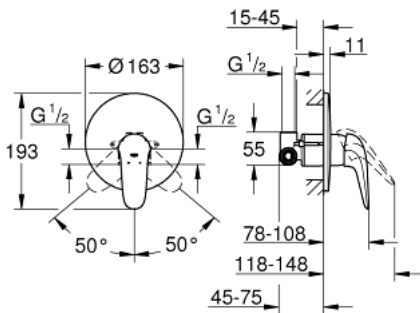

23 725 003 EUROSTYLE SINGLE-LEVER SHOWER MIXER 1/2"

PRODUCT DESCRIPTION

- Colour: chrome
- wall installation
- consisting of:
- set for final installation
- (19 507 003)
- with concealed body
- solid metal lever
- GROHE SilkMove 46 mm ceramic cartridge
- adjustable flow rate limiter
- GROHE LongLife finish
- metal wall escutcheon
- escutcheon and shaft sealing
- GROHE FastFixation covered fixation
- optional temperature limiter ref. no. 46 308

23 725 003 EUROSTYLE SINGLE-LEVER SHOWER MIXER 1/2"

SPARE PARTS, 11月 2015 – now

- 1: Solid metal lever (Spare part-nr. 46954000)
 - 2: Escutcheon (Spare part-nr. 46904000)
 - 3: Cartridge (Spare part-nr. 46048000)
 - 4: Temperature limiter (Spare part-nr. 46308000)*
 - 5: Extension set (Spare part-nr. 46191000)*
 - 6: Extension set (Spare part-nr. 46343000)*
- * Optional accessories