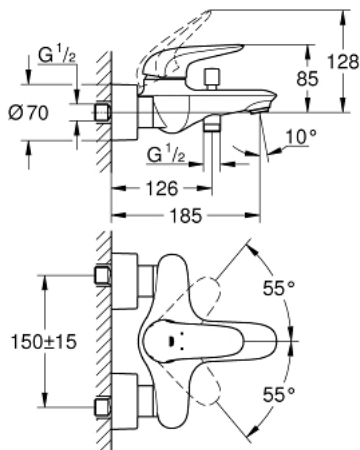

23 726 003 EUROSTYLE SINGLE-LEVER BATH/SHOWER MIXER

PRODUCT DESCRIPTION

- Colour: chrome
- wall mounted
- solid metal lever
- GROHE SilkMove 35 mm ceramic cartridge
- with temperature limiter
- GROHE LongLife finish
- adjustable flow rate limiter
- automatic diverter: bath/shower
- mousseur
- shower outlet 1/2" with integrated non-return valve
- covered S-unions
- Protected against backflow

23 726 003 EUROSTYLE SINGLE-LEVER BATH/SHOWER MIXER

SPARE PARTS, November 2015 – now

- 1: Solid metal lever (Spare part-nr. 46954000)
- 2: Shield (Spare part-nr. 46436000)
- 3: Screw coupling (Spare part-nr. 46460000)
- 4: Cartridge (Spare part-nr. 46374000)
- 5: Diverter knob (Spare part-nr. 64309000)
- 6: Mousseur (Spare part-nr. 13952000)
- 7: Diverter (Spare part-nr. 65655000)
- 8: Non-return valve (Spare part-nr. 48276000)
- 9: Screw joint (Spare part-nr. 45044000)
- 10: S-union (Spare part-nr. 12693000)
- 11: Socket spanner (Spare part-nr. 19332000)*
- 12: Extension set 1/2\", 30 mm (Spare part-nr. 46238000)*
- 13: Special spanner (Spare part-nr. 19377000)*