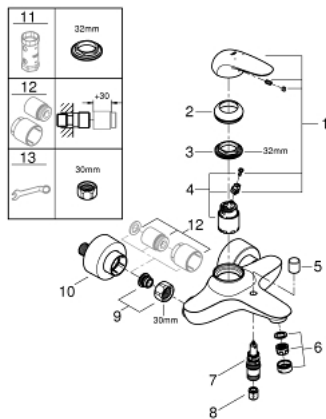

23 726 003 EUROSTYLE SINGLE-LEVER BATH/SHOWER MIXER

PRODUCT DESCRIPTION

- Colour: chrome
- wall mounted
- solid metal lever
- GROHE SilkMove 35 mm ceramic cartridge
- with temperature limiter
- GROHE LongLife finish
- adjustable flow rate limiter
- automatic diverter: bath/shower
- mousseur
- shower outlet 1/2" with integrated non-return valve
- covered S-unions
- Protected against backflow

23 726 003 EUROSTYLE SINGLE-LEVER BATH/SHOWER MIXER

SPARE PARTS, November 2015 – now

- 1: Solid metal lever (Spare part-nr. 46954000)
- 2: Shield (Spare part-nr. 46436000)
- 3: Screw coupling (Spare part-nr. 46460000)
- 4: Cartridge (Spare part-nr. 46374000)
- 5: Diverter knob (Spare part-nr. 64309000)
- 6: Mousseur (Spare part-nr. 13952000)
- 7: Diverter (Spare part-nr. 65655000)
- 8: Non-return valve (Spare part-nr. 48276000)
- 9: Screw joint (Spare part-nr. 45044000)
- 10: S-union (Spare part-nr. 12693000)
- 11: Socket spanner (Spare part-nr. 19332000)*
- 12: Extension set 1/2\", 30 mm (Spare part-nr. 46238000)*
- 13: Special spanner (Spare part-nr. 19377000)*