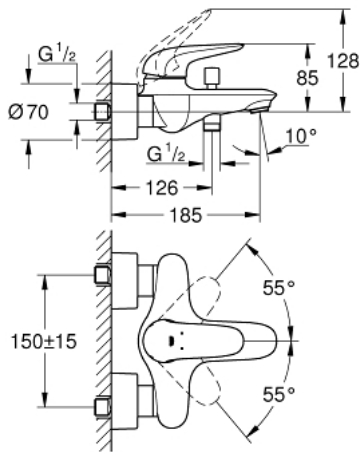

## 23 726 003 EUROSTYLE SINGLE-LEVER BATH MIXER 1/2"

### PRODUCT DESCRIPTION

- Colour: chrome
- wall mounted
- solid metal lever
- GROHE SilkMove 35 mm ceramic cartridge
- with temperature limiter
- GROHE LongLife finish
- adjustable flow rate limiter
- automatic diverter: bath/shower
- mousseur
- shower outlet 1/2" with integrated non-return valve
- covered S-unions
- protected against backflow

### SPARE PARTS, 11月 2015 – now

- 1: Solid metal lever (Spare part-nr. 46954000)
  - 2: Cap (Spare part-nr. 46436000)
  - 3: Screw coupling (Spare part-nr. 46460000)
  - 4: Cartridge (Spare part-nr. 46374000)
  - 5: Diverter knob (Spare part-nr. 64309000)
  - 6: Mousseur (Spare part-nr. 13952000)
  - 7: Diverter (Spare part-nr. 65655000)
  - 8: Non-return valve (Spare part-nr. 48276000)
  - 9: Screw connection 1/2" (Spare part-nr. 45044000)
  - 10: S-union (Spare part-nr. 12693000)
  - 11: Socket spanner (Spare part-nr. 19332000)\*
  - 12: Extension set, 30 mm (Spare part-nr. 46238000)\*
  - 13: Special spanner (Spare part-nr. 19377000)\*
- \* Optional accessories