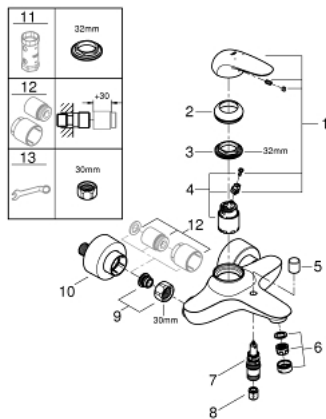

## 23 726 003 EUROSTYLE SINGLE-LEVER BATH MIXER 1/2"

### PRODUCT DESCRIPTION

- Colour: chrome
- wall mounted
- solid metal lever
- GROHE SilkMove 35 mm ceramic cartridge
- with temperature limiter
- GROHE LongLife finish
- adjustable flow rate limiter
- automatic diverter: bath/shower
- mousseur
- shower outlet 1/2" with integrated non-return valve
- covered S-unions
- protected against backflow

### SPARE PARTS, 11月 2015 – now

- 1: Solid metal lever (Spare part-nr. 46954000)
  - 2: Cap (Spare part-nr. 46436000)
  - 3: Screw coupling (Spare part-nr. 46460000)
  - 4: Cartridge (Spare part-nr. 46374000)
  - 5: Diverter knob (Spare part-nr. 64309000)
  - 6: Mousseur (Spare part-nr. 13952000)
  - 7: Diverter (Spare part-nr. 65655000)
  - 8: Non-return valve (Spare part-nr. 48276000)
  - 9: Screw connection 1/2" (Spare part-nr. 45044000)
  - 10: S-union (Spare part-nr. 12693000)
  - 11: Socket spanner (Spare part-nr. 19332000)\*
  - 12: Extension set, 30 mm (Spare part-nr. 46238000)\*
  - 13: Special spanner (Spare part-nr. 19377000)\*
- \* Optional accessories