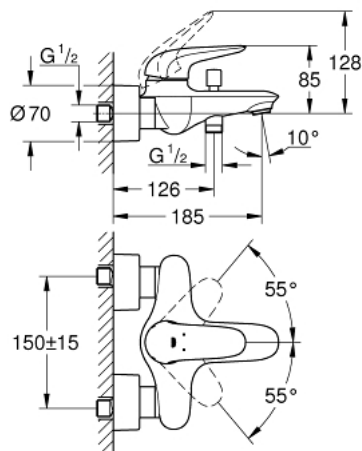

## 23 726 LS3 EUROSTYLE SINGLE-LEVER BATH MIXER 1/2"

### PRODUCT DESCRIPTION

- Colour: moon white/chrome
- wall mounted
- solid metal lever
- GROHE SilkMove 35 mm ceramic cartridge
- with temperature limiter
- GROHE LongLife finish
- adjustable flow rate limiter
- automatic diverter: bath/shower
- mousseur
- shower outlet 1/2" with integrated non-return valve
- covered S-unions
- protected against backflow

### SPARE PARTS, 11月 2015 – now

- 1: Solid metal lever (Spare part-nr. 46954LS0)
  - 2: Cap (Spare part-nr. 46436000)
  - 3: Screw coupling (Spare part-nr. 46460000)
  - 4: Cartridge (Spare part-nr. 46374000)
  - 5: Diverter knob (Spare part-nr. 64309000)
  - 6: Mousseur (Spare part-nr. 13952000)
  - 7: Diverter (Spare part-nr. 65655000)
  - 8: Non-return valve (Spare part-nr. 48276000)
  - 9: Screw connection 1/2" (Spare part-nr. 45044000)
  - 10: S-union (Spare part-nr. 12693LS0)
  - 11: Socket spanner (Spare part-nr. 19332000)\*
  - 12: Extension set, 30 mm (Spare part-nr. 46238000)\*
  - 13: Special spanner (Spare part-nr. 19377000)\*
- \* Optional accessories