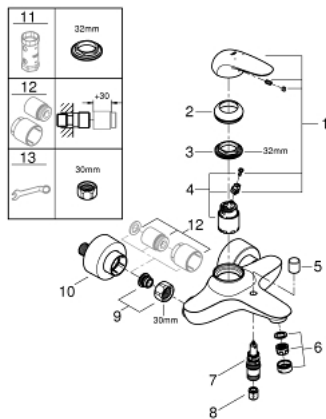

## 23 726 LS3 EUROSTYLE SINGLE-LEVER BATH MIXER 1/2"

### PRODUCT DESCRIPTION

- Colour: moon white/chrome
- wall mounted
- solid metal lever
- GROHE SilkMove 35 mm ceramic cartridge
- with temperature limiter
- GROHE LongLife finish
- adjustable flow rate limiter
- automatic diverter: bath/shower
- mousseur
- shower outlet 1/2" with integrated non-return valve
- covered S-unions
- protected against backflow

### SPARE PARTS, 11月 2015 – now

- 1: Solid metal lever (Spare part-nr. 46954LS0)
  - 2: Cap (Spare part-nr. 46436000)
  - 3: Screw coupling (Spare part-nr. 46460000)
  - 4: Cartridge (Spare part-nr. 46374000)
  - 5: Diverter knob (Spare part-nr. 64309000)
  - 6: Mousseur (Spare part-nr. 13952000)
  - 7: Diverter (Spare part-nr. 65655000)
  - 8: Non-return valve (Spare part-nr. 48276000)
  - 9: Screw connection 1/2" (Spare part-nr. 45044000)
  - 10: S-union (Spare part-nr. 12693LS0)
  - 11: Socket spanner (Spare part-nr. 19332000)\*
  - 12: Extension set, 30 mm (Spare part-nr. 46238000)\*
  - 13: Special spanner (Spare part-nr. 19377000)\*
- \* Optional accessories