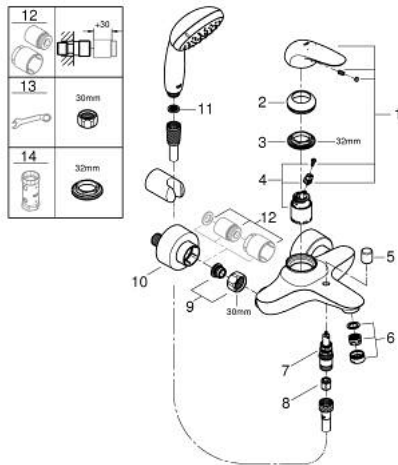

23 729 003 EUROSTYLE SINGLE-LEVER BATH MIXER 1/2"

PRODUCT DESCRIPTION

- Colour: chrome
- wall mounted
- solid metal lever
- GROHE SilkMove 35 mm ceramic cartridge
- with temperature limiter
- GROHE LongLife finish
- adjustable flow rate limiter
- automatic diverter: bath/shower
- mousseur
- shower outlet 1/2" with integrated non-return valve
- covered S-unions
- metal wall escutcheons
- with shower set Tempesta
- consisting of:
 - hand shower Tempesta 100, 2 sprays, 9.5 l/min (26 161 000)
 - wall shower holder (28 605)
 - Relaxaflex hose 1500 mm 1/2" x 1/2" (28 151)

23 729 003 EUROSTYLE SINGLE-LEVER BATH MIXER 1/2"

SPARE PARTS, 11月 2015 – now

- 1: Solid metal lever (Spare part-nr. 46954000)
 - 2: Cap (Spare part-nr. 46436000)
 - 3: Screw coupling (Spare part-nr. 46460000)
 - 4: Cartridge (Spare part-nr. 46374000)
 - 4.1: Seal kit (Spare part-nr. 46347000)
 - 5: Diverter knob (Spare part-nr. 64309000)
 - 6: Mousseur (Spare part-nr. 13952000)
 - 7: Diverter (Spare part-nr. 65655000)
 - 8: Non-return valve (Spare part-nr. 48276000)
 - 9: Screw connection 1/2" (Spare part-nr. 45044000)
 - 10: S-union (Spare part-nr. 12693000)
 - 12: Extension set, 30 mm (Spare part-nr. 46238000)*
 - 13: Special spanner (Spare part-nr. 19377000)*
 - 14: Socket spanner (Spare part-nr. 19332000)*
- * Optional accessories