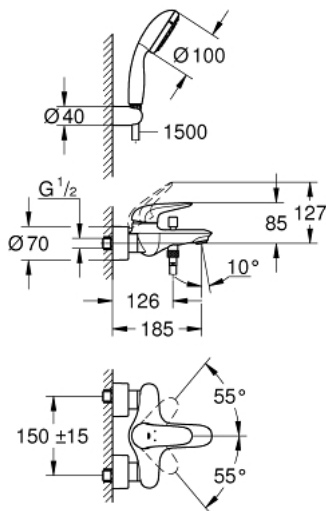

23 729 003 EUROSTYLE SINGLE-LEVER BATH MIXER 1/2"

PRODUCT DESCRIPTION

- Colour: chrome
- wall mounted
- solid metal lever
- GROHE SilkMove 35 mm ceramic cartridge
- with temperature limiter
- GROHE LongLife finish
- adjustable flow rate limiter
- automatic diverter: bath/shower
- mousseur
- shower outlet 1/2" with integrated non-return valve
- covered S-unions
- metal wall escutcheons
- with shower set Tempesta
- consisting of:
 - hand shower Tempesta 100, 2 sprays, 9.5 l/min (26 161 000)
 - wall shower holder (28 605)
 - Relaxaflex hose 1500 mm 1/2" x 1/2" (28 151)

23 729 003 EUROSTYLE SINGLE-LEVER BATH MIXER 1/2"

SPARE PARTS, 11月 2015 – now

- 1: Solid metal lever (Spare part-nr. 46954000)
 - 2: Cap (Spare part-nr. 46436000)
 - 3: Screw coupling (Spare part-nr. 46460000)
 - 4: Cartridge (Spare part-nr. 46374000)
 - 4.1: Seal kit (Spare part-nr. 46347000)
 - 5: Diverter knob (Spare part-nr. 64309000)
 - 6: Mousseur (Spare part-nr. 13952000)
 - 7: Diverter (Spare part-nr. 65655000)
 - 8: Non-return valve (Spare part-nr. 48276000)
 - 9: Screw connection 1/2" (Spare part-nr. 45044000)
 - 10: S-union (Spare part-nr. 12693000)
 - 12: Extension set, 30 mm (Spare part-nr. 46238000)*
 - 13: Special spanner (Spare part-nr. 19377000)*
 - 14: Socket spanner (Spare part-nr. 19332000)*
- * Optional accessories