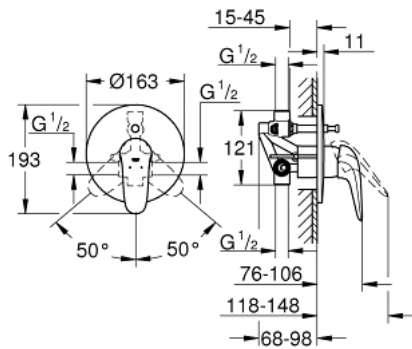

## 23 730 003 EUROSTYLE SINGLE-LEVER BATH/SHOWER MIXER

### PRODUCT DESCRIPTION

- Colour: chrome
- wall installation
- GROHE SilkMove 46 mm ceramic cartridge
- GROHE LongLife finish
- GROHE FastFixation covered fixation
- consists of:
- set for final installation
- (19 506 003)
- with concealed body
- adjustable flow rate limiter
- automatic diverter: bath/shower
- solid metal lever
- optional temperature limiter ref. no. 46 308
- metal wall escutcheons

### SPARE PARTS, November 2015 – now

- 1: Solid metal lever (Spare part-nr. 46954000)
  - 2: Escutcheon (Spare part-nr. 46905000)
  - 3: Cartridge (Spare part-nr. 46048000)
  - 4: Diverter (Spare part-nr. 46737000)
  - 5: Temperature limiter (Spare part-nr. 46308000)\*
  - 6: Extension set (Spare part-nr. 46191000)\*
  - 7: Extension set (Spare part-nr. 46343000)\*
- \* Optional accessories