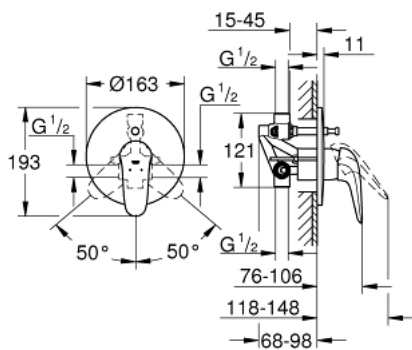

23 730 003 EUROSTYLE SINGLE-LEVER BATH MIXER 1/2"

PRODUCT DESCRIPTION

- Colour: chrome
- wall installation
- GROHE SilkMove 46 mm ceramic cartridge
- GROHE LongLife finish
- GROHE FastFixation covered fixation
- consisting of:
 - set for final installation
 - (19 506 003)
 - with concealed body
 - adjustable flow rate limiter
 - automatic diverter: bath/shower
 - solid metal lever
 - optional temperature limiter ref. no. 46 308
 - metal wall escutcheons

23 730 003 EUROSTYLE SINGLE-LEVER BATH MIXER 1/2"

SPARE PARTS, 11月 2015 – now

- 1: Solid metal lever (Spare part-nr. 46954000)
 - 2: Escutcheon (Spare part-nr. 46905000)
 - 3: Cartridge (Spare part-nr. 46048000)
 - 4: Diverter (Spare part-nr. 46737000)
 - 5: Temperature limiter (Spare part-nr. 46308000)*
 - 6: Extension set (Spare part-nr. 46191000)*
 - 7: Extension set (Spare part-nr. 46343000)*
- * Optional accessories