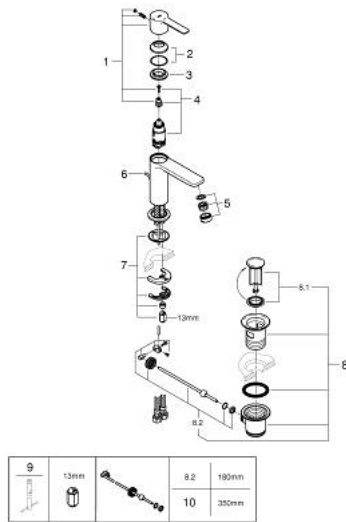

## 23 790 001 LINEARE SINGLE-LEVER BASIN MIXER XS-SIZE

### PRODUCT DESCRIPTION

- Colour: chrome
- single hole installation
- metal lever
- GROHE SilkMove 28 mm ceramic cartridge
- EcoMode - cold water flow in mid-lever position saves energy
- with temperature limiter
- GROHE LongLife finish
- GROHE EcoJoy - less water, perfect flow
- maximum flow rate (at 3 bar): 5 l/min
- SpeedClean Mousseur
- GROHE FastFixation Plus installation system
- pop-up waste set 1 1/4"
- flexible connection hoses

### SPARE PARTS, July 2016 – now

- 1: Lever (Spare part-nr. 46981000)
- 2: Shield (Spare part-nr. 46581000)
- 3: Fitting ring (Spare part-nr. 07419000)
- 4: Cartridge (Spare part-nr. 46580000)
- 5: Mousseur (Spare part-nr. 48159000)
- 6: Pop-up rod (Spare part-nr. 46739000)
- 7: Shank mounting kit (Spare part-nr. 46645000)
- 8: Pop-up waste set 1 1/4" (Spare part-nr. 28910000)
- 8.1: Plug (Spare part-nr. 07182000)
- 8.2: Eccentric rod (Spare part-nr. 07052000)
- 9: Mounting wrench (Spare part-nr. 19017000)\*
- 10: Eccentric rod (Spare part-nr. 07341000)\*