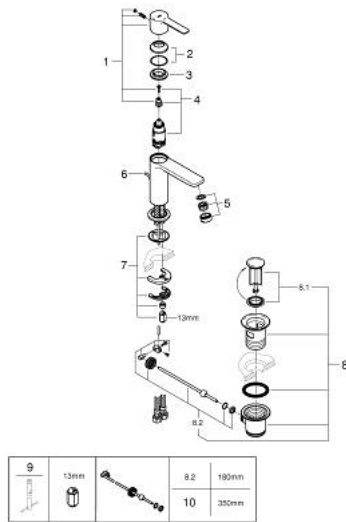

23 790 001 LINEARE SINGLE-LEVER BASIN MIXER XS-SIZE

SPARE PARTS, July 2016 – now

- 1: Lever (Spare part-nr. 46981000)
- 2: Shield (Spare part-nr. 46581000)
- 3: Fitting ring (Spare part-nr. 07419000)
- 4: Cartridge (Spare part-nr. 46580000)
- 5: Mousseur (Spare part-nr. 48159000)
- 6: Pop-up rod (Spare part-nr. 46739000)
- 7: Shank mounting kit (Spare part-nr. 46645000)
- 8: Pop-up waste set 1 1/4" (Spare part-nr. 28910000)
- 8.1: Plug (Spare part-nr. 07182000)
- 8.2: Eccentric rod (Spare part-nr. 07052000)
- 9: Mounting wrench (Spare part-nr. 19017000)*
- 10: Eccentric rod (Spare part-nr. 07341000)*

* Optional accessories