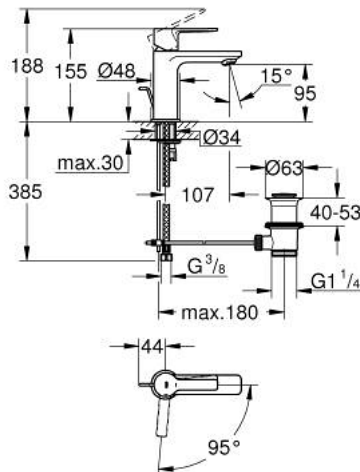

## 23 790 001 LINEARE SINGLE-LEVER BASIN MIXER XS-SIZE

### PRODUCT DESCRIPTION

- Colour: chrome
- single hole installation
- metal lever
- GROHE SilkMove 28 mm ceramic cartridge
- EcoMode - cold water flow in mid-lever position saves energy
- with temperature limiter
- GROHE LongLife finish
- GROHE EcoJoy - less water, perfect flow
- maximum flow rate (at 3 bar): 5 l/min
- SpeedClean Mousseur
- GROHE FastFixation Plus installation system
- pop-up waste set 1 1/4"
- flexible connection hoses

### SPARE PARTS, July 2016 – now

- 1: Lever (Spare part-nr. 46981000)
- 2: Shield (Spare part-nr. 46581000)
- 3: Fitting ring (Spare part-nr. 07419000)
- 4: Cartridge (Spare part-nr. 46580000)
- 5: Mousseur (Spare part-nr. 48159000)
- 6: Pop-up rod (Spare part-nr. 46739000)
- 7: Shank mounting kit (Spare part-nr. 46645000)
- 8: Pop-up waste set 1 1/4" (Spare part-nr. 28910000)
- 8.1: Plug (Spare part-nr. 07182000)
- 8.2: Eccentric rod (Spare part-nr. 07052000)
- 9: Mounting wrench (Spare part-nr. 19017000)\*
- 10: Eccentric rod (Spare part-nr. 07341000)\*