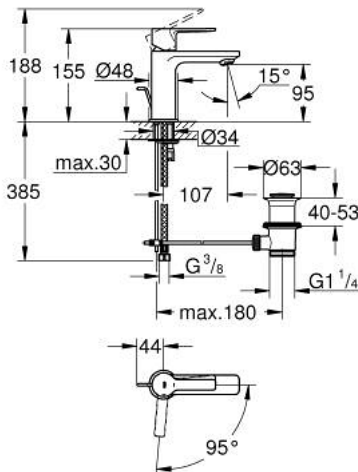

23 790 001 LINEARE SINGLE-LEVER BASIN MIXER XS-SIZE

PRODUCT DESCRIPTION

- Colour: chrome
- single hole installation
- metal lever
- GROHE SilkMove 28 mm ceramic cartridge
- OpenCold - cold water flow in mid-lever position
- with temperature limiter
- GROHE LongLife finish
- AquaCalibrator
- maximum flow rate (at 3 bar): 5 l/min
- SpeedClean Mousseur
- FastFixation Plus installation system
- pop-up waste set 1 1/4"
- flexible connection hoses

23 790 001 LINEARE SINGLE-LEVER BASIN MIXER XS-SIZE

SPARE PARTS, July 2016 – now

- 1: Lever (Spare part-nr. 46981000)
- 2: Shield (Spare part-nr. 46581000)
- 3: Fitting ring (Spare part-nr. 07419000)
- 4: Cartridge (Spare part-nr. 46580000)
- 5: Mousseur (Spare part-nr. 48159000)
- 6: Pop-up rod (Spare part-nr. 46739000)
- 7: Shank mounting kit (Spare part-nr. 46645000)
- 8: Pop-up waste set 1 1/4" (Spare part-nr. 28910000)
- 8.1: Plug (Spare part-nr. 07182000)
- 8.2: Eccentric rod (Spare part-nr. 07052000)
- 9: Mounting wrench (Spare part-nr. 19017000)*
- 10: Eccentric rod (Spare part-nr. 07341000)*