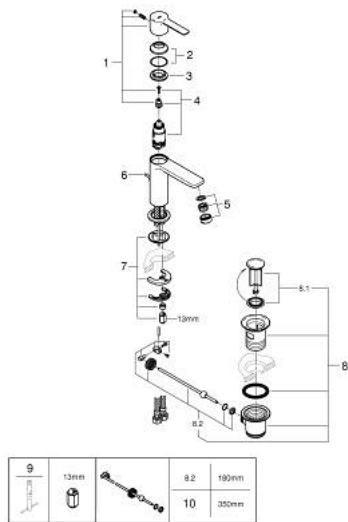

23 790 001 LINEARE SINGLE-LEVER BASIN MIXER 1/2" XS-SIZE

PRODUCT DESCRIPTION

- Colour: chrome
- single hole installation
- metal lever
- GROHE SilkMove 28 mm ceramic cartridge
- EcoMode - cold water flow in mid-lever position saves energy
- with temperature limiter
- GROHE LongLife finish
- GROHE EcoJoy - Less water, perfect flow
- maximum flow rate (at 3 bar): 5 l/min
- SpeedClean mousseur
- GROHE FastFixation Plus installation system
- pop-up waste set 1 1/4"
- flexible connection hoses

23 790 001 LINEARE SINGLE-LEVER BASIN MIXER 1/2" XS-SIZE

SPARE PARTS, 7月 2016 – now

- 1: Lever (Spare part-nr. 46981000)
 - 2: Cap (Spare part-nr. 46581000)
 - 3: Fitting ring (Spare part-nr. 07419000)
 - 4: Cartridge (Spare part-nr. 46580000)
 - 5: Mousseur (Spare part-nr. 48159000)
 - 6: Pop-up rod (Spare part-nr. 46739000)
 - 7: Shank mounting kit (Spare part-nr. 46645000)
 - 8: Waste set 1 1/4" (Spare part-nr. 28910000)
 - 8.1: Plug (Spare part-nr. 07182000)
 - 8.2: Eccentric rod (Spare part-nr. 07052000)
 - 9: Mounting wrench (Spare part-nr. 19017000)*
 - 10: Eccentric rod (Spare part-nr. 07341000)*
- * Optional accessories