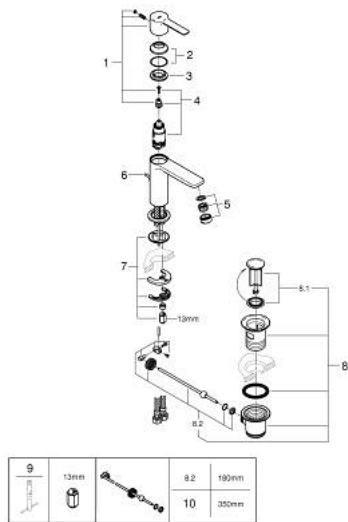

23 790 001 **LINEARE SINGLE-LEVER BASIN MIXER 1/2"**
XS-SIZE

PRODUCT DESCRIPTION

- Colour: chrome
- single hole installation
- metal lever
- GROHE SilkMove 28 mm ceramic cartridge
- OpenCold - cold water flow in mid-lever position
- with temperature limiter
- GROHE LongLife finish
- AquaCalibrator
- maximum flow rate (at 3 bar): 5 l/min
- SpeedClean mousseur
- FastFixation Plus installation system
- pop-up waste set 1 1/4"
- flexible connection hoses

23 790 001 LINEARE SINGLE-LEVER BASIN MIXER 1/2" XS-SIZE

SPARE PARTS, 7月 2016 – now

- 1: Lever (Spare part-nr. 46981000)
 - 2: Cap (Spare part-nr. 46581000)
 - 3: Fitting ring (Spare part-nr. 07419000)
 - 4: Cartridge (Spare part-nr. 46580000)
 - 5: Mousseur (Spare part-nr. 48159000)
 - 6: Pop-up rod (Spare part-nr. 46739000)
 - 7: Shank mounting kit (Spare part-nr. 46645000)
 - 8: Waste set 1 1/4" (Spare part-nr. 28910000)
 - 8.1: Plug (Spare part-nr. 07182000)
 - 8.2: Eccentric rod (Spare part-nr. 07052000)
 - 9: Mounting wrench (Spare part-nr. 19017000)*
 - 10: Eccentric rod (Spare part-nr. 07341000)*
- * Optional accessories