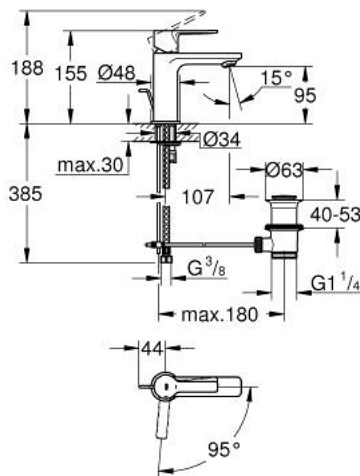

23 790 001 **LINEARE SINGLE-LEVER BASIN MIXER 1/2"**
XS-SIZE

PRODUCT DESCRIPTION

- Colour: chrome
- single hole installation
- metal lever
- GROHE SilkMove 28 mm ceramic cartridge
- OpenCold - cold water flow in mid-lever position
- with temperature limiter
- GROHE LongLife finish
- AquaCalibrator
- maximum flow rate (at 3 bar): 5 l/min
- SpeedClean mousseur
- FastFixation Plus installation system
- pop-up waste set 1 1/4"
- flexible connection hoses

23 790 001 LINEARE SINGLE-LEVER BASIN MIXER 1/2" XS-SIZE

SPARE PARTS, 7月 2016 – now

- 1: Lever (Spare part-nr. 46981000)
 - 2: Cap (Spare part-nr. 46581000)
 - 3: Fitting ring (Spare part-nr. 07419000)
 - 4: Cartridge (Spare part-nr. 46580000)
 - 5: Mousseur (Spare part-nr. 48159000)
 - 6: Pop-up rod (Spare part-nr. 46739000)
 - 7: Shank mounting kit (Spare part-nr. 46645000)
 - 8: Waste set 1 1/4" (Spare part-nr. 28910000)
 - 8.1: Plug (Spare part-nr. 07182000)
 - 8.2: Eccentric rod (Spare part-nr. 07052000)
 - 9: Mounting wrench (Spare part-nr. 19017000)*
 - 10: Eccentric rod (Spare part-nr. 07341000)*
- * Optional accessories