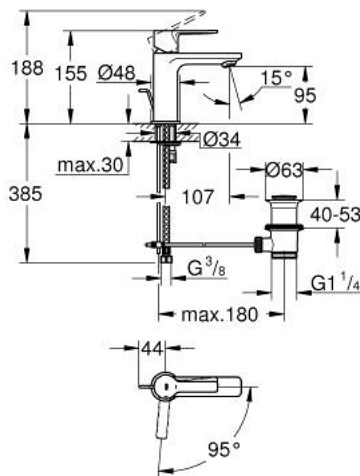

23 790 001 LINEARE SINGLE-LEVER BASIN MIXER 1/2" XS-SIZE

PRODUCT DESCRIPTION

- Colour: chrome
- single hole installation
- metal lever
- GROHE SilkMove 28 mm ceramic cartridge
- EcoMode - cold water flow in mid-lever position saves energy
- with temperature limiter
- GROHE LongLife finish
- GROHE EcoJoy - Less water, perfect flow
- maximum flow rate (at 3 bar): 5 l/min
- SpeedClean mousseur
- GROHE FastFixation Plus installation system
- pop-up waste set 1 1/4"
- flexible connection hoses

23 790 001 LINEARE SINGLE-LEVER BASIN MIXER 1/2" XS-SIZE

SPARE PARTS, 7月 2016 – now

- 1: Lever (Spare part-nr. 46981000)
 - 2: Cap (Spare part-nr. 46581000)
 - 3: Fitting ring (Spare part-nr. 07419000)
 - 4: Cartridge (Spare part-nr. 46580000)
 - 5: Mousseur (Spare part-nr. 48159000)
 - 6: Pop-up rod (Spare part-nr. 46739000)
 - 7: Shank mounting kit (Spare part-nr. 46645000)
 - 8: Waste set 1 1/4" (Spare part-nr. 28910000)
 - 8.1: Plug (Spare part-nr. 07182000)
 - 8.2: Eccentric rod (Spare part-nr. 07052000)
 - 9: Mounting wrench (Spare part-nr. 19017000)*
 - 10: Eccentric rod (Spare part-nr. 07341000)*
- * Optional accessories