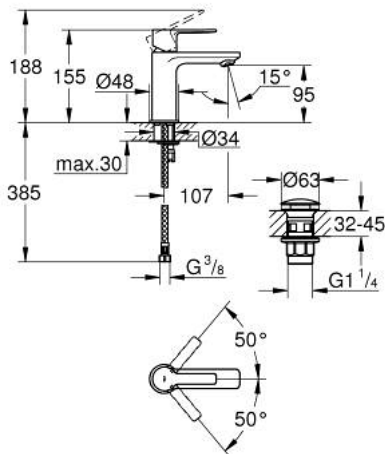

23 791 001 **LINEARE SINGLE-LEVER BASIN MIXER**  
**XS-SIZE**

**PRODUCT DESCRIPTION**

- Colour: chrome
- single hole installation
- metal lever
- GROHE SilkMove 28 mm ceramic cartridge
- with temperature limiter
- GROHE LongLife finish
- GROHE EcoJoy - less water, perfect flow
- maximum flow rate (at 3 bar): 5 l/min
- SpeedClean Mousseur
- GROHE FastFixation Plus installation system
- smooth body with push-open waste set 1 1/4"
- flexible connection hoses

## 23 791 001 LINEARE SINGLE-LEVER BASIN MIXER XS-SIZE

### SPARE PARTS, July 2016 – now

- 1: Lever (Spare part-nr. 46980000)
  - 2: Shield (Spare part-nr. 46581000)
  - 3: Fitting ring (Spare part-nr. 07419000)
  - 4: Cartridge (Spare part-nr. 46580000)
  - 5: Mousseur (Spare part-nr. 48159000)
  - 6: Shank mounting kit (Spare part-nr. 46645000)
  - 7: Pop-up waste set (Spare part-nr. 65807000)
  - 7.1: Nipple (Spare part-nr. 45986000)
  - 8: Mounting wrench (Spare part-nr. 19017000)\*
- \* Optional accessories