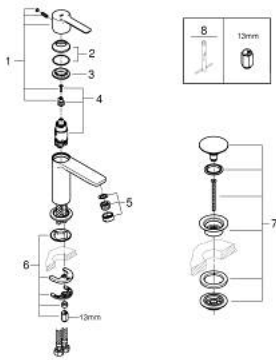

23 791 001 **LINEARE SINGLE-LEVER BASIN MIXER**
XS-SIZE

PRODUCT DESCRIPTION

- Colour: chrome
- single hole installation
- metal lever
- GROHE SilkMove 28 mm ceramic cartridge
- with temperature limiter
- GROHE LongLife finish
- AquaCalibrator
- maximum flow rate (at 3 bar): 5 l/min
- SpeedClean Mousseur
- FastFixation Plus installation system
- smooth body with push-open waste set 1 1/4"
- flexible connection hoses

23 791 001 LINEARE SINGLE-LEVER BASIN MIXER XS-SIZE

SPARE PARTS, July 2016 – now

- 1: Lever (Spare part-nr. 46980000)
 - 2: Shield (Spare part-nr. 46581000)
 - 3: Fitting ring (Spare part-nr. 07419000)
 - 4: Cartridge (Spare part-nr. 46580000)
 - 5: Mousseur (Spare part-nr. 48159000)
 - 6: Shank mounting kit (Spare part-nr. 46645000)
 - 7: Pop-up waste set (Spare part-nr. 65807000)
 - 7.1: Nipple (Spare part-nr. 45986000)
 - 8: Mounting wrench (Spare part-nr. 19017000)*
- * Optional accessories