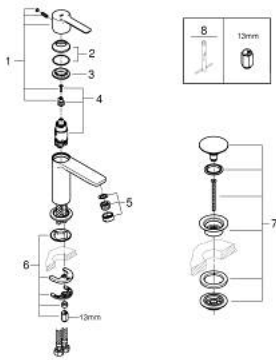

23 791 001 **LINEARE SINGLE-LEVER BASIN MIXER**  
**XS-SIZE**

**PRODUCT DESCRIPTION**

- Colour: chrome
- single hole installation
- metal lever
- GROHE SilkMove 28 mm ceramic cartridge
- with temperature limiter
- GROHE LongLife finish
- GROHE EcoJoy - less water, perfect flow
- maximum flow rate (at 3 bar): 5 l/min
- SpeedClean Mousseur
- GROHE FastFixation Plus installation system
- smooth body with push-open waste set 1 1/4"
- flexible connection hoses

## 23 791 001 LINEARE SINGLE-LEVER BASIN MIXER XS-SIZE

### SPARE PARTS, July 2016 – now

- 1: Lever (Spare part-nr. 46980000)
  - 2: Shield (Spare part-nr. 46581000)
  - 3: Fitting ring (Spare part-nr. 07419000)
  - 4: Cartridge (Spare part-nr. 46580000)
  - 5: Mousseur (Spare part-nr. 48159000)
  - 6: Shank mounting kit (Spare part-nr. 46645000)
  - 7: Pop-up waste set (Spare part-nr. 65807000)
  - 7.1: Nipple (Spare part-nr. 45986000)
  - 8: Mounting wrench (Spare part-nr. 19017000)\*
- \* Optional accessories