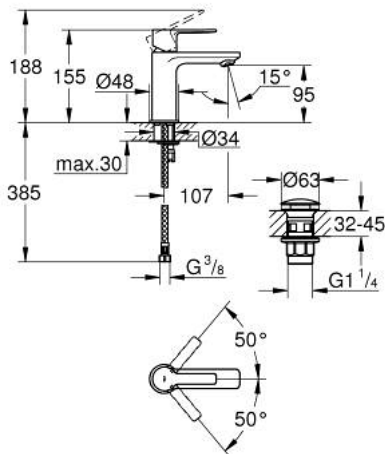

23 791 001 **LINEARE SINGLE-LEVER BASIN MIXER**
XS-SIZE

PRODUCT DESCRIPTION

- Colour: chrome
- single hole installation
- metal lever
- GROHE SilkMove 28 mm ceramic cartridge
- with temperature limiter
- GROHE LongLife finish
- AquaCalibrator
- maximum flow rate (at 3 bar): 5 l/min
- SpeedClean Mousseur
- FastFixation Plus installation system
- smooth body with push-open waste set 1 1/4"
- flexible connection hoses

23 791 001 LINEARE SINGLE-LEVER BASIN MIXER XS-SIZE

SPARE PARTS, July 2016 – now

- 1: Lever (Spare part-nr. 46980000)
 - 2: Shield (Spare part-nr. 46581000)
 - 3: Fitting ring (Spare part-nr. 07419000)
 - 4: Cartridge (Spare part-nr. 46580000)
 - 5: Mousseur (Spare part-nr. 48159000)
 - 6: Shank mounting kit (Spare part-nr. 46645000)
 - 7: Pop-up waste set (Spare part-nr. 65807000)
 - 7.1: Nipple (Spare part-nr. 45986000)
 - 8: Mounting wrench (Spare part-nr. 19017000)*
- * Optional accessories