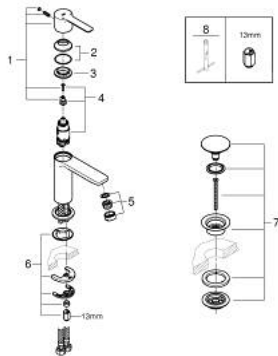

23 791 001 LINEARE SINGLE-LEVER BASIN MIXER 1/2" XS-SIZE

PRODUCT DESCRIPTION

- Colour: chrome
- single hole installation
- metal lever
- GROHE SilkMove 28 mm ceramic cartridge
- with temperature limiter
- GROHE LongLife finish
- GROHE EcoJoy - Less water, perfect flow
- maximum flow rate (at 3 bar): 5 l/min
- SpeedClean mousseur
- GROHE FastFixation Plus installation system
- smooth body with push-open waste set 1 1/4"
- flexible connection hoses

23 791 001 LINEARE SINGLE-LEVER BASIN MIXER 1/2" XS-SIZE

SPARE PARTS, 7月 2016 – now

- 1: Lever (Spare part-nr. 46980000)
- 2: Cap (Spare part-nr. 46581000)
- 3: Fitting ring (Spare part-nr. 07419000)
- 4: Cartridge (Spare part-nr. 46580000)
- 5: Mousseur (Spare part-nr. 48159000)
- 6: Shank mounting kit (Spare part-nr. 46645000)
- 7: Waste set with push-open plug (Spare part-nr. 65807000)
- 7.1: Nipple (Spare part-nr. 45986000)
- 8: Mounting wrench (Spare part-nr. 19017000)*