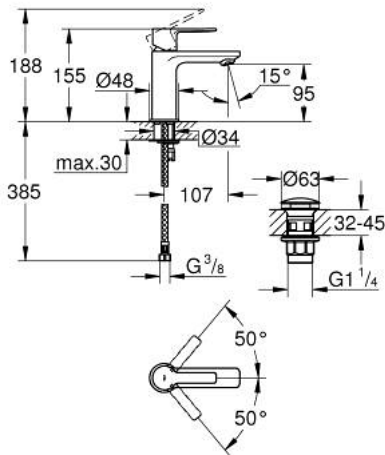

23 791 001 LINEARE SINGLE-LEVER BASIN MIXER 1/2" XS-SIZE

PRODUCT DESCRIPTION

- Colour: chrome
- single hole installation
- metal lever
- GROHE SilkMove 28 mm ceramic cartridge
- with temperature limiter
- GROHE LongLife finish
- AquaCalibrator
- maximum flow rate (at 3 bar): 5 l/min
- SpeedClean mousseur
- FastFixation Plus installation system
- smooth body with push-open waste set 1 1/4"
- flexible connection hoses

23 791 001 LINEARE SINGLE-LEVER BASIN MIXER 1/2" XS-SIZE

SPARE PARTS, 7月 2016 – now

- 1: Lever (Spare part-nr. 46980000)
- 2: Cap (Spare part-nr. 46581000)
- 3: Fitting ring (Spare part-nr. 07419000)
- 4: Cartridge (Spare part-nr. 46580000)
- 5: Mousseur (Spare part-nr. 48159000)
- 6: Shank mounting kit (Spare part-nr. 46645000)
- 7: Waste set with push-open plug (Spare part-nr. 65807000)
- 7.1: Nipple (Spare part-nr. 45986000)
- 8: Mounting wrench (Spare part-nr. 19017000)*