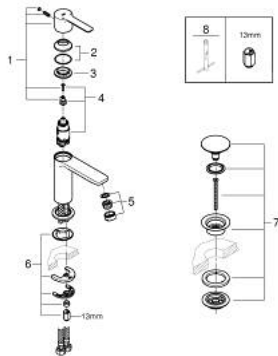

23 791 001 LINEARE SINGLE-LEVER BASIN MIXER 1/2" XS-SIZE

PRODUCT DESCRIPTION

- Colour: chrome
- single hole installation
- metal lever
- GROHE SilkMove 28 mm ceramic cartridge
- with temperature limiter
- GROHE LongLife finish
- AquaCalibrator
- maximum flow rate (at 3 bar): 5 l/min
- SpeedClean mousseur
- FastFixation Plus installation system
- smooth body with push-open waste set 1 1/4"
- flexible connection hoses

23 791 001 LINEARE SINGLE-LEVER BASIN MIXER 1/2" XS-SIZE

SPARE PARTS, 7月 2016 – now

- 1: Lever (Spare part-nr. 46980000)
- 2: Cap (Spare part-nr. 46581000)
- 3: Fitting ring (Spare part-nr. 07419000)
- 4: Cartridge (Spare part-nr. 46580000)
- 5: Mousseur (Spare part-nr. 48159000)
- 6: Shank mounting kit (Spare part-nr. 46645000)
- 7: Waste set with push-open plug (Spare part-nr. 65807000)
- 7.1: Nipple (Spare part-nr. 45986000)
- 8: Mounting wrench (Spare part-nr. 19017000)*