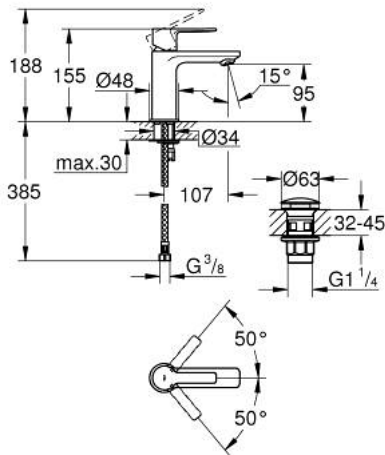

23 791 001 LINEARE SINGLE-LEVER BASIN MIXER 1/2" XS-SIZE

PRODUCT DESCRIPTION

- Colour: chrome
- single hole installation
- metal lever
- GROHE SilkMove 28 mm ceramic cartridge
- with temperature limiter
- GROHE LongLife finish
- GROHE EcoJoy - Less water, perfect flow
- maximum flow rate (at 3 bar): 5 l/min
- SpeedClean mousseur
- GROHE FastFixation Plus installation system
- smooth body with push-open waste set 1 1/4"
- flexible connection hoses

23 791 001 LINEARE SINGLE-LEVER BASIN MIXER 1/2" XS-SIZE

SPARE PARTS, 7月 2016 – now

- 1: Lever (Spare part-nr. 46980000)
- 2: Cap (Spare part-nr. 46581000)
- 3: Fitting ring (Spare part-nr. 07419000)
- 4: Cartridge (Spare part-nr. 46580000)
- 5: Mousseur (Spare part-nr. 48159000)
- 6: Shank mounting kit (Spare part-nr. 46645000)
- 7: Waste set with push-open plug (Spare part-nr. 65807000)
- 7.1: Nipple (Spare part-nr. 45986000)
- 8: Mounting wrench (Spare part-nr. 19017000)*