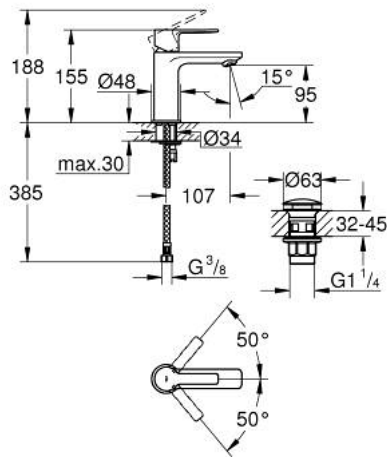

## 23 791 AL1 LINEARE SINGLE-LEVER BASIN MIXER XS-SIZE

### PRODUCT DESCRIPTION

- Colour: brushed hard graphite
- single hole installation
- metal lever
- GROHE SilkMove 28 mm ceramic cartridge
- with temperature limiter
- GROHE LongLife finish
- GROHE EcoJoy - less water, perfect flow
- GROHE SpeedClean mousseur 5.7 l/min
- maximum flow rate (at 3 bar): 5 l/min
- SpeedClean Mousseur
- GROHE FastFixation Plus installation system
- smooth body with push-open waste set 1 1/4"
- flexible connection hoses

### SPARE PARTS, March 2019 – now

- 1: Lever (Spare part-nr. 46980AL0)
  - 2: Shield (Spare part-nr. 46581AL0)
  - 3: Fitting ring (Spare part-nr. 07419000)
  - 4: Cartridge (Spare part-nr. 46580000)
  - 5: Mousseur (Spare part-nr. 48159AL0)
  - 6: Shank mounting kit (Spare part-nr. 46645000)
  - 7: Pop-up waste set (Spare part-nr. 65807AL0)
  - 8: Mounting wrench (Spare part-nr. 19017000)\*
- \* Optional accessories