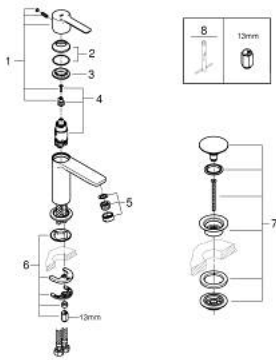

## 23 791 AL1 LINEARE SINGLE-LEVER BASIN MIXER XS-SIZE

### PRODUCT DESCRIPTION

- Colour: brushed hard graphite
- single hole installation
- metal lever
- GROHE SilkMove 28 mm ceramic cartridge
- with temperature limiter
- GROHE LongLife finish
- GROHE EcoJoy - less water, perfect flow
- GROHE SpeedClean mousseur 5.7 l/min
- maximum flow rate (at 3 bar): 5 l/min
- SpeedClean Mousseur
- GROHE FastFixation Plus installation system
- smooth body with push-open waste set 1 1/4"
- flexible connection hoses

### SPARE PARTS, March 2019 – now

- 1: Lever (Spare part-nr. 46980AL0)
  - 2: Shield (Spare part-nr. 46581AL0)
  - 3: Fitting ring (Spare part-nr. 07419000)
  - 4: Cartridge (Spare part-nr. 46580000)
  - 5: Mousseur (Spare part-nr. 48159AL0)
  - 6: Shank mounting kit (Spare part-nr. 46645000)
  - 7: Pop-up waste set (Spare part-nr. 65807AL0)
  - 8: Mounting wrench (Spare part-nr. 19017000)\*
- \* Optional accessories