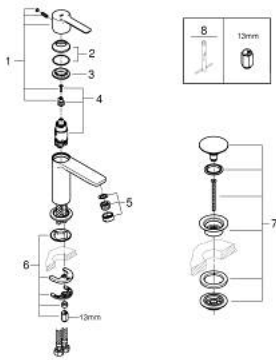

23 791 DC1 LINEARE SINGLE-LEVER BASIN MIXER XS-SIZE

PRODUCT DESCRIPTION

- Colour: Supersteel
- single hole installation
- metal lever
- GROHE SilkMove 28 mm ceramic cartridge
- with temperature limiter
- GROHE LongLife finish
- GROHE EcoJoy - less water, perfect flow
- maximum flow rate (at 3 bar): 5 l/min
- SpeedClean Mousseur
- GROHE FastFixation Plus installation system
- smooth body with push-open waste set 1 1/4"
- flexible connection hoses

23 791 DC1 LINEARE SINGLE-LEVER BASIN MIXER XS-SIZE

SPARE PARTS, September 2016 – now

- 1: Lever (Spare part-nr. 46980DC0)
 - 2: Shield (Spare part-nr. 46581DC0)
 - 3: Fitting ring (Spare part-nr. 07419000)
 - 4: Cartridge (Spare part-nr. 46580000)
 - 5: Mousseur (Spare part-nr. 48159DC0)
 - 6: Shank mounting kit (Spare part-nr. 46645000)
 - 7: Waste set with push-open plug (Spare part-nr. 65807DC0)
 - 8: Mounting wrench (Spare part-nr. 19017000)*
- * Optional accessories