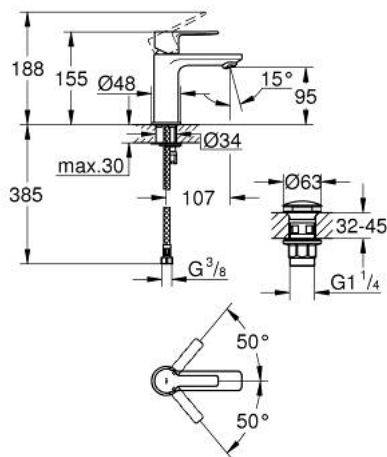

23 791 DC1 LINEARE SINGLE-LEVER BASIN MIXER XS-SIZE

PRODUCT DESCRIPTION

- Colour: Supersteel
- single hole installation
- metal lever
- GROHE SilkMove 28 mm ceramic cartridge
- with temperature limiter
- GROHE LongLife finish
- GROHE EcoJoy - less water, perfect flow
- maximum flow rate (at 3 bar): 5 l/min
- SpeedClean Mousseur
- GROHE FastFixation Plus installation system
- smooth body with push-open waste set 1 1/4"
- flexible connection hoses

23 791 DC1 LINEARE SINGLE-LEVER BASIN MIXER XS-SIZE

SPARE PARTS, September 2016 – now

- 1: Lever (Spare part-nr. 46980DC0)
 - 2: Shield (Spare part-nr. 46581DC0)
 - 3: Fitting ring (Spare part-nr. 07419000)
 - 4: Cartridge (Spare part-nr. 46580000)
 - 5: Mousseur (Spare part-nr. 48159DC0)
 - 6: Shank mounting kit (Spare part-nr. 46645000)
 - 7: Waste set with push-open plug (Spare part-nr. 65807DC0)
 - 8: Mounting wrench (Spare part-nr. 19017000)*
- * Optional accessories