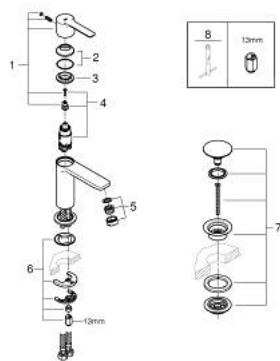

23 791 DC1 LINEARE SINGLE-LEVER BASIN MIXER 1/2" XS-SIZE

PRODUCT DESCRIPTION

- Colour: supersteel
- single hole installation
- metal lever
- GROHE SilkMove 28 mm ceramic cartridge
- with temperature limiter
- GROHE LongLife finish
- GROHE EcoJoy - Less water, perfect flow
- maximum flow rate (at 3 bar): 5 l/min
- SpeedClean mousseur
- GROHE FastFixation Plus installation system
- smooth body with push-open waste set 1 1/4"
- flexible connection hoses

23 791 DC1 LINEARE SINGLE-LEVER BASIN MIXER 1/2" XS-SIZE

SPARE PARTS, 9月 2016 – now

- 1: Lever (Spare part-nr. 46980DC0)
- 2: Cap (Spare part-nr. 46581DC0)
- 3: Fitting ring (Spare part-nr. 07419000)
- 4: Cartridge (Spare part-nr. 46580000)
- 5: Mousseur (Spare part-nr. 48159DC0)
- 6: Shank mounting kit (Spare part-nr. 46645000)
- 7: Waste set with push-open plug (Spare part-nr. 65807DC0)
- 8: Mounting wrench (Spare part-nr. 19017000)*