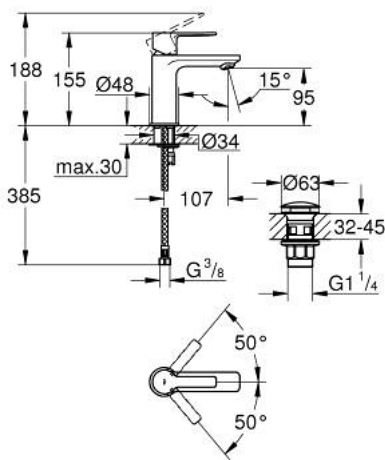

23 791 DC1 LINEARE SINGLE-LEVER BASIN MIXER 1/2" XS-SIZE

PRODUCT DESCRIPTION

- Colour: supersteel
- single hole installation
- metal lever
- GROHE SilkMove 28 mm ceramic cartridge
- with temperature limiter
- GROHE LongLife finish
- GROHE EcoJoy - Less water, perfect flow
- maximum flow rate (at 3 bar): 5 l/min
- SpeedClean mousseur
- GROHE FastFixation Plus installation system
- smooth body with push-open waste set 1 1/4"
- flexible connection hoses

23 791 DC1 LINEARE SINGLE-LEVER BASIN MIXER 1/2" XS-SIZE

SPARE PARTS, 9月 2016 – now

- 1: Lever (Spare part-nr. 46980DC0)
- 2: Cap (Spare part-nr. 46581DC0)
- 3: Fitting ring (Spare part-nr. 07419000)
- 4: Cartridge (Spare part-nr. 46580000)
- 5: Mousseur (Spare part-nr. 48159DC0)
- 6: Shank mounting kit (Spare part-nr. 46645000)
- 7: Waste set with push-open plug (Spare part-nr. 65807DC0)
- 8: Mounting wrench (Spare part-nr. 19017000)*